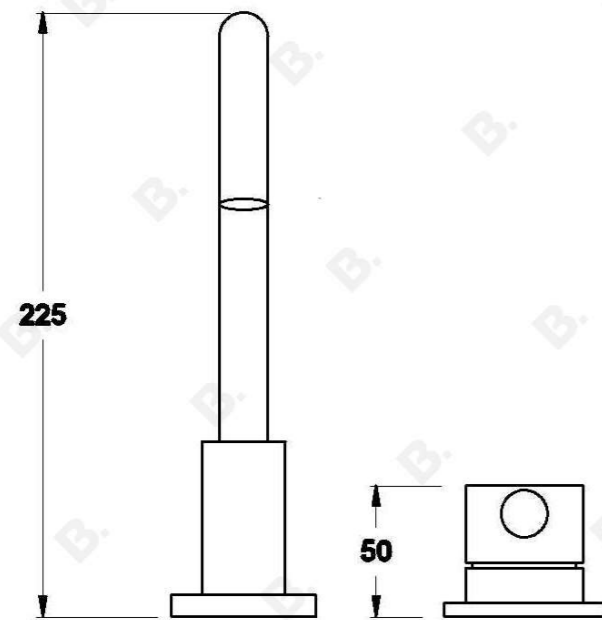

CITY PLUS BASIN MIXER SET WITH D LEVER

1.9700.06.7.XX

PRODUCT DIMENSIONS:

Front view:

Side view:

Top view: