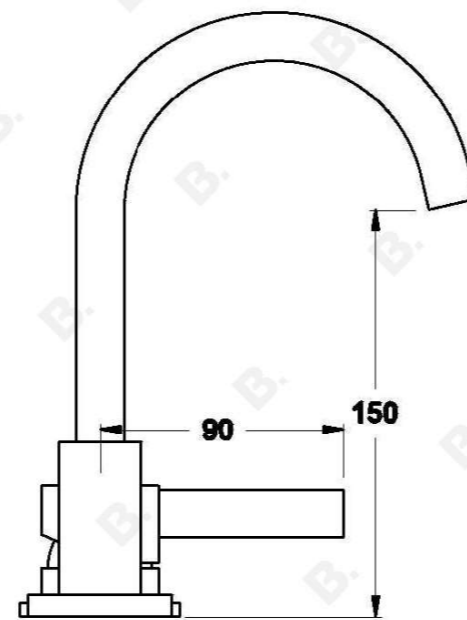

CITY PLUS BASIN MIXER SET WITH D LEVER

1.9700.06.7.XX

PRODUCT DIMENSIONS:

Front view:

Side view:

Top view: