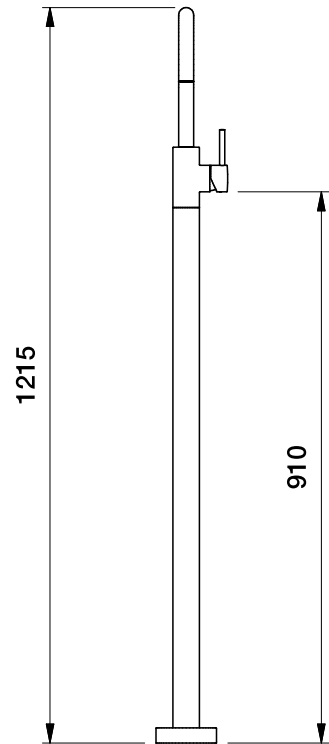

# Brodware

CITY STIK BASIN MIXER

1.9903.04.0.XX

## DIMENSIONS

Front view:

Side view:

Top view:

XX suffix indicates finish - **see website for colour code**

Dimensions subject to change without notice

All dimensions are approximate

Copyright © Brodware 2020