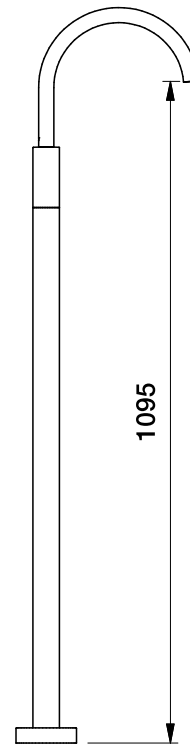

# Brodware

CITY STIK BASIN MIXER

1.9903.04.0.XX

## DIMENSIONS

Front view:

Side view:

Top view:

XX suffix indicates finish - **see website for colour code**

Dimensions subject to change without notice

All dimensions are approximate

Copyright © Brodware 2020