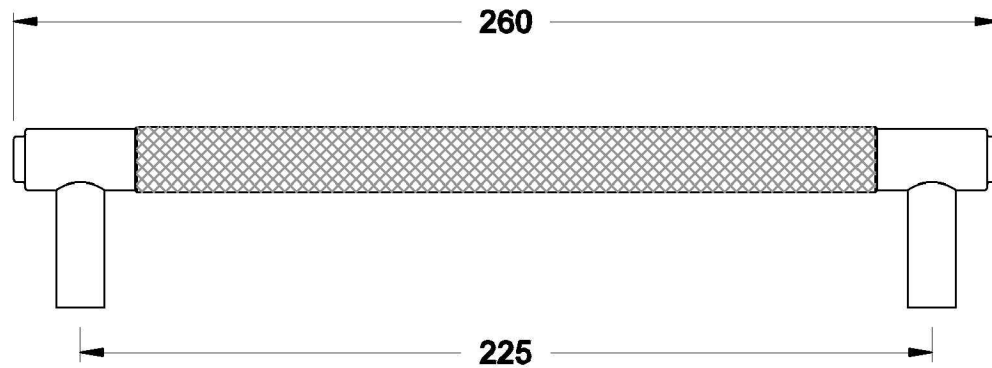

## INDUSTRICA MEDIUM PULL

5.6770.26.0.XX

### PRODUCT DIMENSIONS:

Front view

Side view: