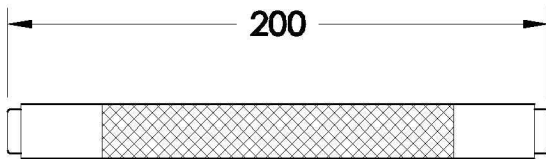

INDUSTRICA PULL SMALL

5.6770.20.0.XX

PRODUCT DIMENSIONS:

Front view

Side view:

Top view: