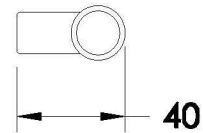

INDUSTRICA PULL SMALL

5.6770.20.0.XX

PRODUCT DIMENSIONS:

Front view

Side view:

Top view: