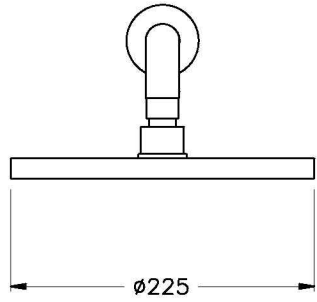

MANHATTAN 225MM SHOWER ROSE AND ARM

1.9111.32.0.XX

PRODUCT DIMENSIONS:

Front view

Side view:

Top view: