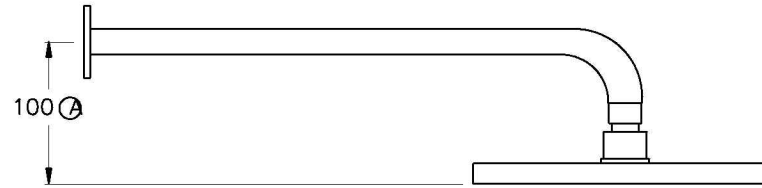

MANHATTAN 225MM SHOWER ROSE AND ARM

1.9111.32.0.XX

PRODUCT DIMENSIONS:

Front view

Side view:

Top view: