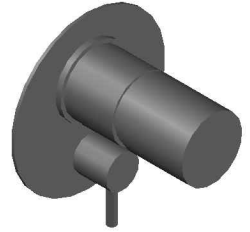

## HALO MIXER DIVERTER WITH KNURLED HANDLE

1.9548.05.7.XX

### PRODUCT DIMENSIONS:

Front view

Side view:

Top view: