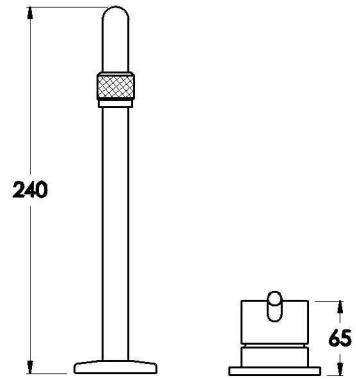

YOKATO BATH SET WITH UPSWEPT LEVER

1.9307.86.4.XX

PRODUCT DIMENSIONS:

Front view

Side view:

Topview: