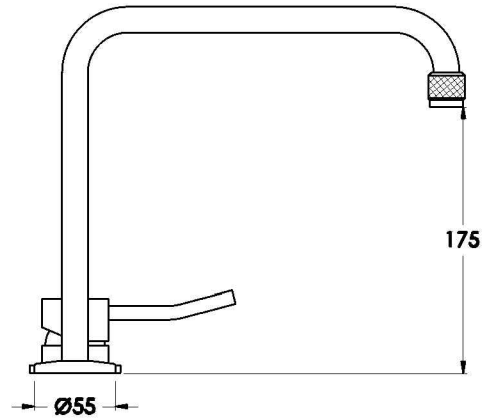

YOKATO BATH SET WITH UPSWEPT LEVER

1.9307.86.4.XX

PRODUCT DIMENSIONS:

Front view

Side view:

Topview: