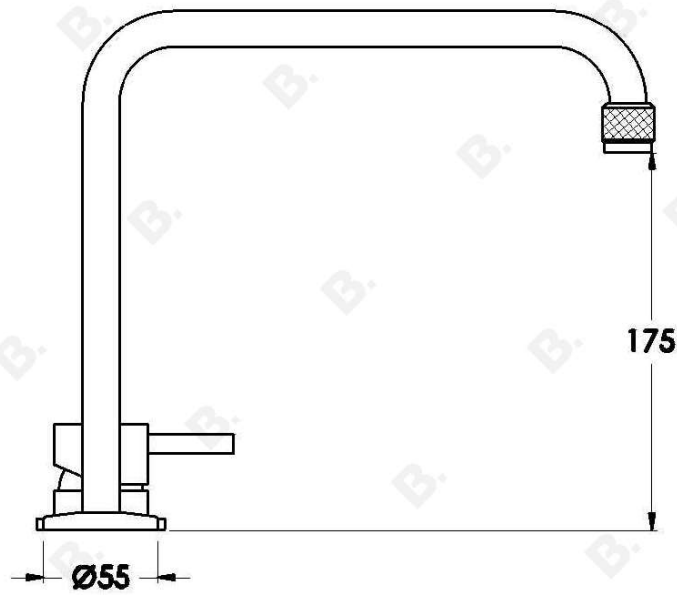

## YOKATO BATH SET WITH METAL LEVER

1.9307.86.3.XX

### PRODUCT DIMENSIONS:

Front view:

Side view:

Top view: