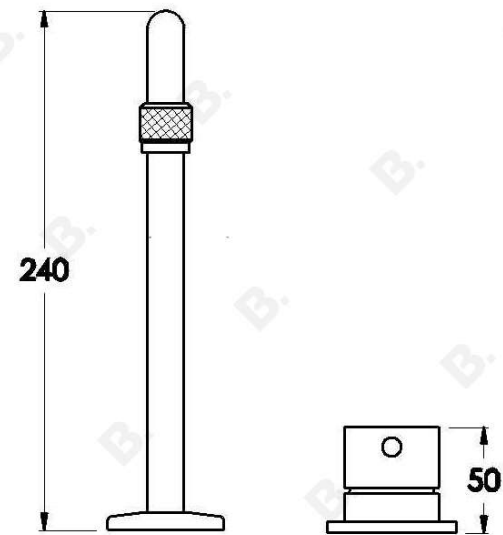

## YOKATO BATH SET WITH METAL LEVER

1.9307.86.3.XX

### PRODUCT DIMENSIONS:

Front view:

Side view:

Top view: