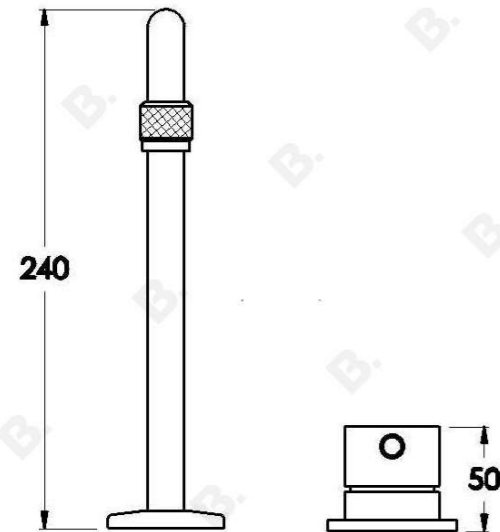

## YOKATO BATH SET WITH KNURLED LEVER

1.9307.86.7.XX

### PRODUCT DIMENSIONS:

Front view:

Side view:

Top view: