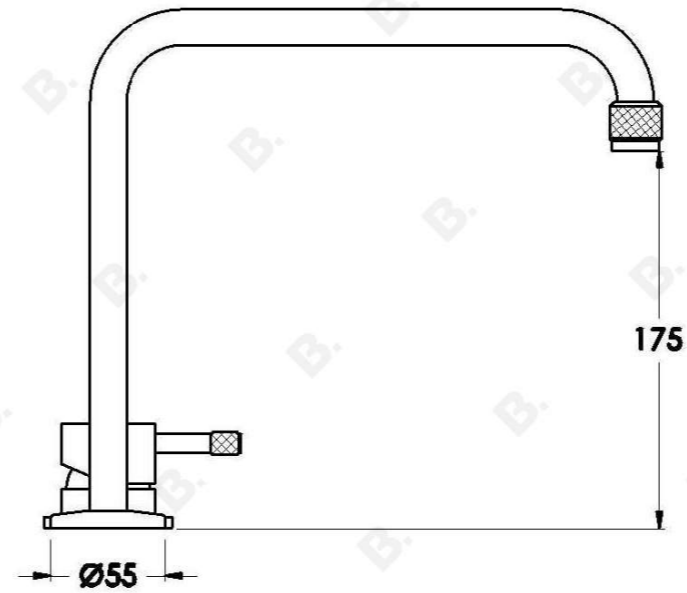

## YOKATO BATH SET WITH KNURLED LEVER

1.9307.86.7.XX

### PRODUCT DIMENSIONS:

Front view:

Side view:

Top view: