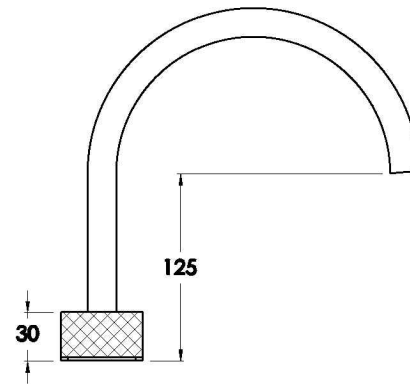

Brodware

HALO KITCHEN SET WITH KNURLED HANDLES

1.9507.09.7.XX

PRODUCT DIMENSIONS:

Front view

Side view:

Top view:

Available for purchase through selected distributors only.

XX suffix indicates finish – SEE WEBSITE FOR COLOUR CODE
Dimensions subject to change without notice
All dimensions are approximate
A = approximate distance
Copyright ©Brodware 2021

B.