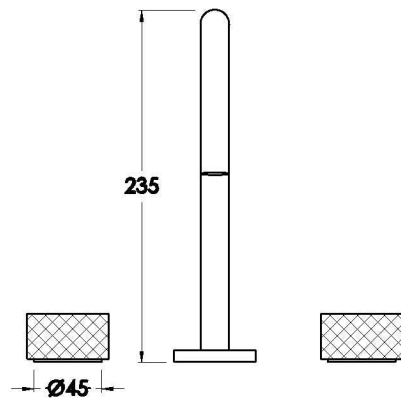

Brodware

HALO KITCHEN SET WITH KNURLED HANDLES

1.9507.09.7.XX

PRODUCT DIMENSIONS:

Front view

Side view:

Top view:

Available for purchase through selected distributors only.

XX suffix indicates finish – SEE WEBSITE FOR COLOUR CODE
Dimensions subject to change without notice
All dimensions are approximate
A = approximate distance
Copyright ©Brodware 2021

B.