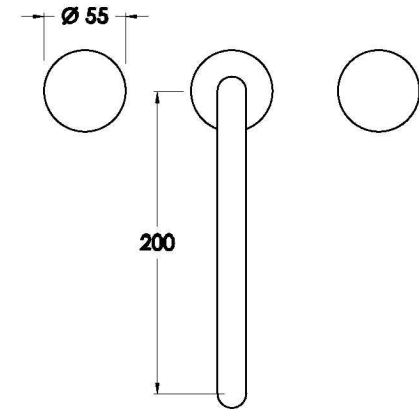

Brodware

HALO KITCHEN SET WITH KNURLED HANDLES

1.9507.09.7.XX

PRODUCT DIMENSIONS:

Front view

Side view:

Top view:

Available for purchase through selected distributors only.

XX suffix indicates finish – SEE WEBSITE FOR COLOUR CODE
Dimensions subject to change without notice
All dimensions are approximate
A = approximate distance
Copyright ©Brodware 2021

B.