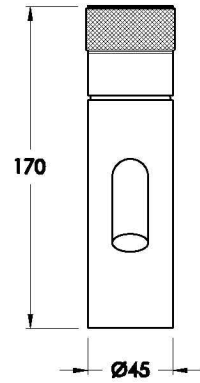

Brodware

HALO BASIN MIXER WITH KNURLED HANDLE

1.9502.00.7.XX

PRODUCT DIMENSIONS:

Front view

Side view:

Top view: