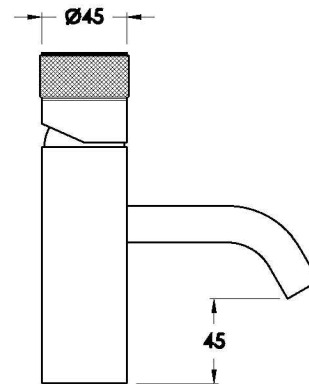

Brodware

HALO BASIN MIXER WITH KNURLED HANDLE

1.9502.00.7.XX

PRODUCT DIMENSIONS:

Front view

Side view:

Top view: