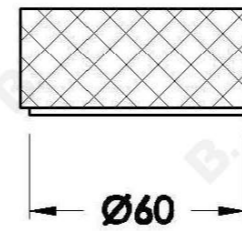

HALO HOB MOUNTED PROGRESSIVE MIXER WITH KNURLED HANDLE

1.9547.02.7.XX

PRODUCT DIMENSIONS:

Front view:

Side view:

Top view:

Available for purchase through selected distributors only.