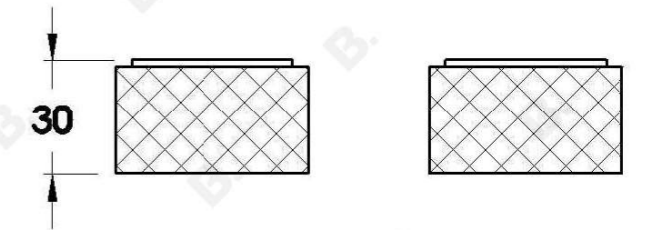

HALO WALL TAPS WITH KNURLED HANDLES

1.9549.00.7.XX

PRODUCT DIMENSIONS:

Front view:

Side view:

Top view:

Available for purchase through selected distributors only.