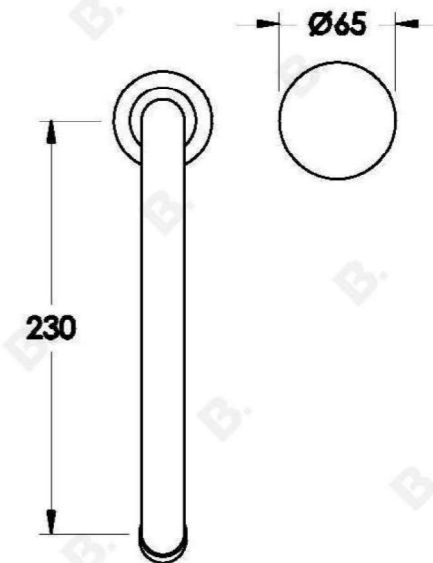

HALO KITCHEN SET WITH DUAL FUNCTION PULLOUT SPOUT AND KNURLED HANDLE

1.9507.94.7.XX

PRODUCT DIMENSIONS:

Front view:

Side view:

Top view:

Available for purchase through selected distributors only.