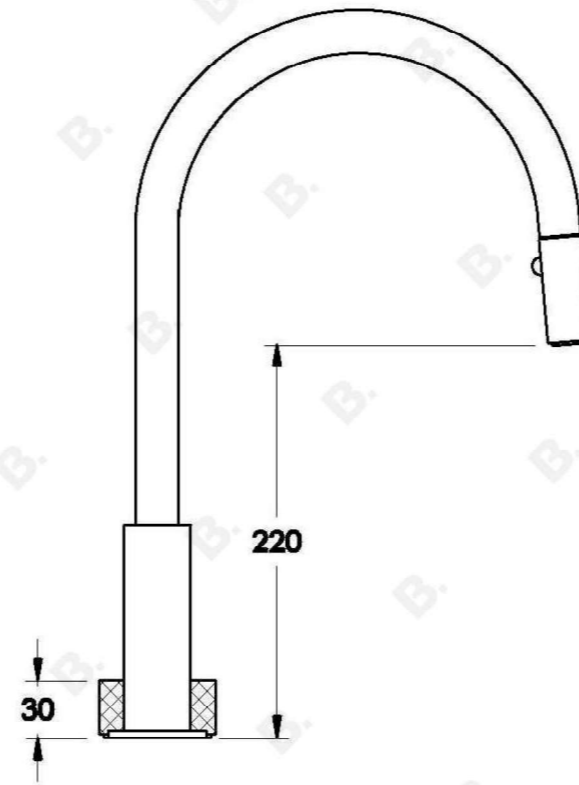

HALO KITCHEN SET WITH DUAL FUNCTION PULLOUT SPOUT AND KNURLED HANDLE

1.9507.94.7.XX

PRODUCT DIMENSIONS:

Front view:

Side view:

Top view:

Available for purchase through selected distributors only.