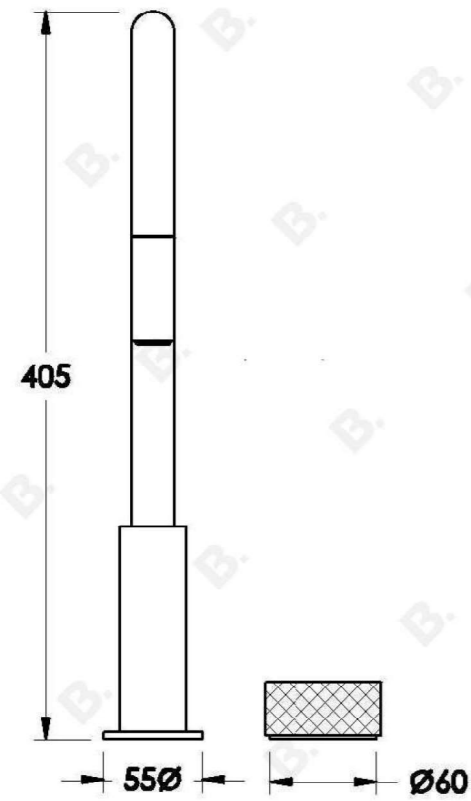

HALO KITCHEN SET WITH DUAL FUNCTION PULLOUT SPOUT AND KNURLED HANDLE

1.9507.94.7.XX

PRODUCT DIMENSIONS:

Front view:

Side view:

Top view:

Available for purchase through selected distributors only.