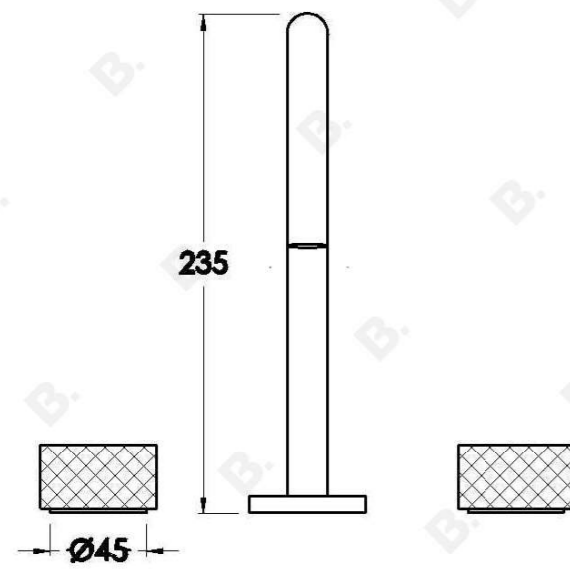

## HALO KITCHEN SET WITH KNURLED HANDLES

1.9507.09.7.XX

### PRODUCT DIMENSIONS:

Front view:

Side view:

Top view:

Available for purchase through selected distributors only.