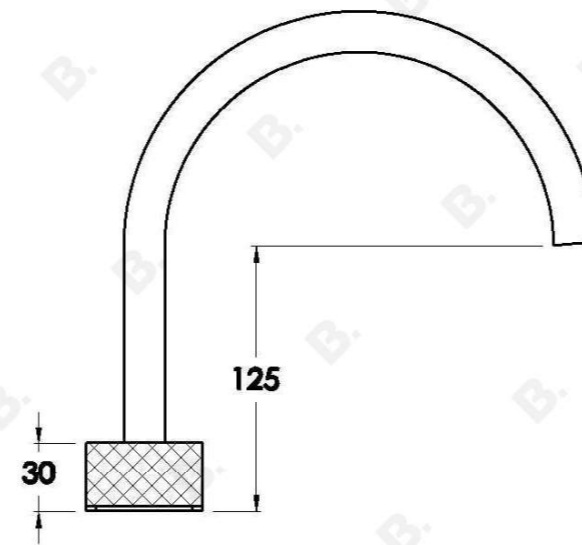

## HALO KITCHEN SET WITH KNURLED HANDLES

1.9507.09.7.XX

### PRODUCT DIMENSIONS:

Front view:

Side view:

Top view:

Available for purchase through selected distributors only.