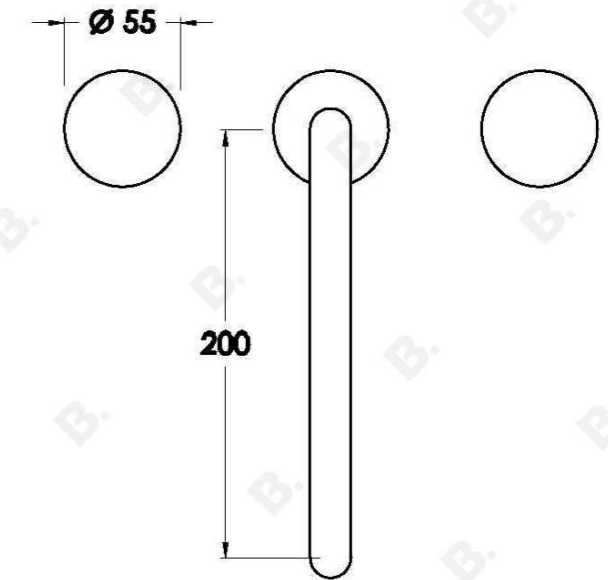

## HALO KITCHEN SET WITH KNURLED HANDLES

1.9507.09.7.XX

### PRODUCT DIMENSIONS:

Front view:

Side view:

Top view:

Available for purchase through selected distributors only.