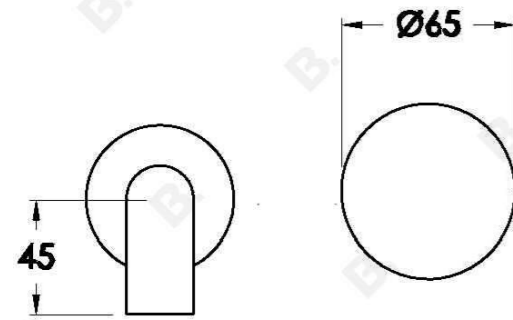

HALO WALL SET WITH KNURLED HANDLE

1.9506.94.7.XX
1.9506.84.7.XX - Flow controlled variant

PRODUCT DIMENSIONS:

Front view:

Side view:

Top view:

Available for purchase through selected distributors only.