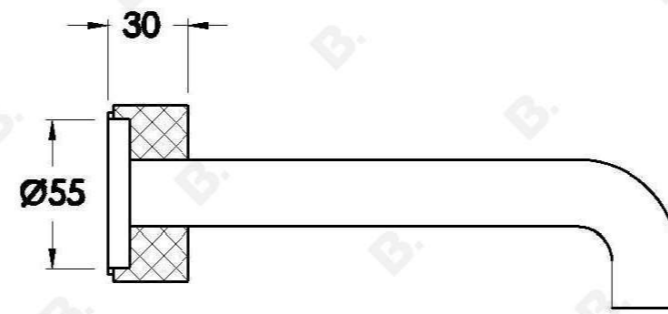

HALO WALL SET WITH KNURLED HANDLE

1.9506.94.7.XX
1.9506.84.7.XX - Flow controlled variant

PRODUCT DIMENSIONS:

Front view:

Side view:

Top view:

Available for purchase through selected distributors only.