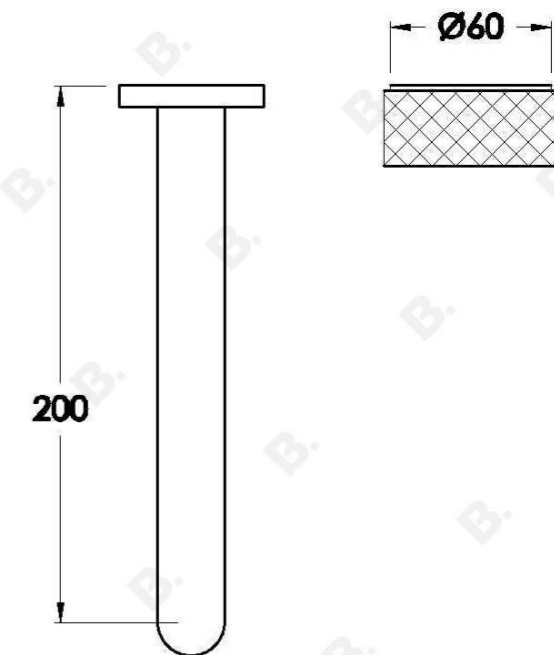

HALO WALL SET WITH KNURLED HANDLE

1.9506.94.7.XX
1.9506.84.7.XX - Flow controlled variant

PRODUCT DIMENSIONS:

Front view:

Side view:

Top view:

Available for purchase through selected distributors only.