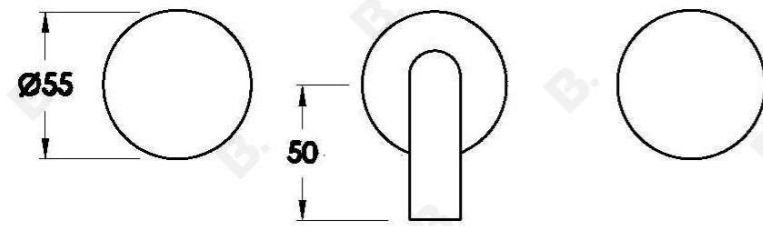

## HALO WALL SET WITH KNURLED HANDLES

1.9506.00.7.XX

1.9506.50.7.XX: Flow controlled variant

### PRODUCT DIMENSIONS:

Front view:

Side view:

Top view:

Available for purchase through selected distributors only.