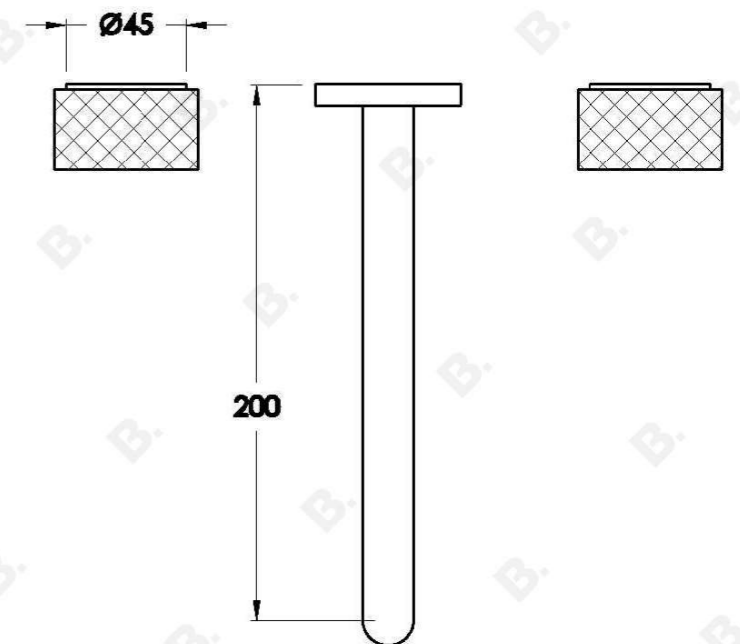

## HALO WALL SET WITH KNURLED HANDLES

1.9506.00.7.XX

1.9506.50.7.XX: Flow controlled variant

### PRODUCT DIMENSIONS:

Front view:

Side view:

Top view:

Available for purchase through selected distributors only.