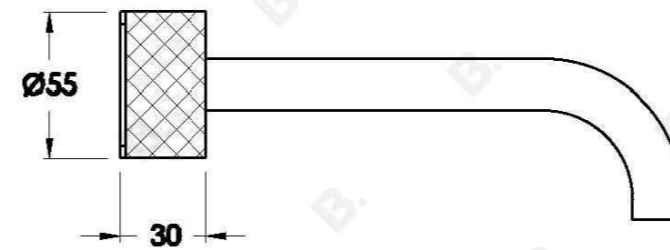

## HALO WALL SET WITH KNURLED HANDLES

1.9506.00.7.XX

1.9506.50.7.XX: Flow controlled variant

### PRODUCT DIMENSIONS:

Front view:

Side view:

Top view:

Available for purchase through selected distributors only.