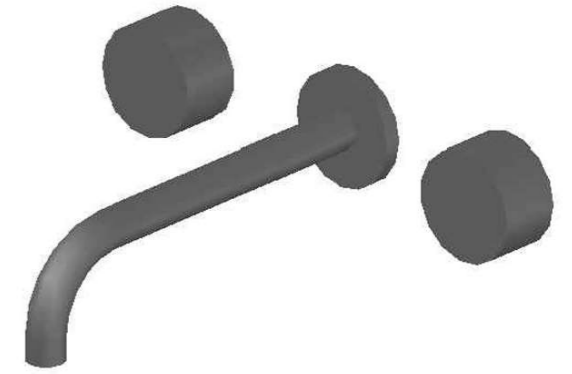

## HALO WALL SET WITH KNURLED HANDLES

1.9506.00.7.XX

1.9506.50.7.XX: Flow controlled variant

### PRODUCT DIMENSIONS:

Front view:

Side view:

Top view:

Available for purchase through selected distributors only.