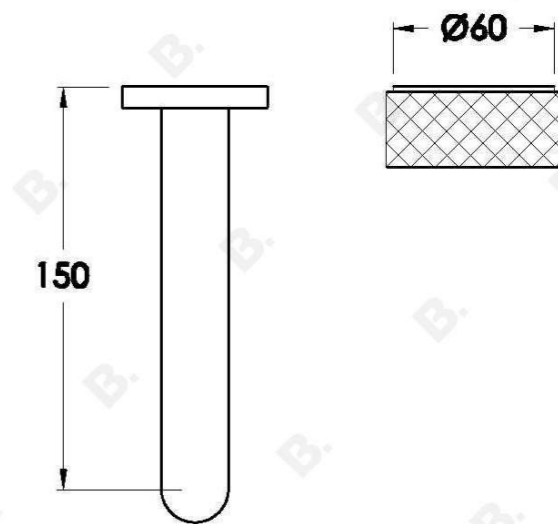

HALO WALL SET WITH KNURLED HANDLE

1.9505.94.7.XX

1.9505.84.7.XX: Flow controlled variant

PRODUCT DIMENSIONS:

Front view:

Side view:

Top view:

Available for purchase through selected distributors only.