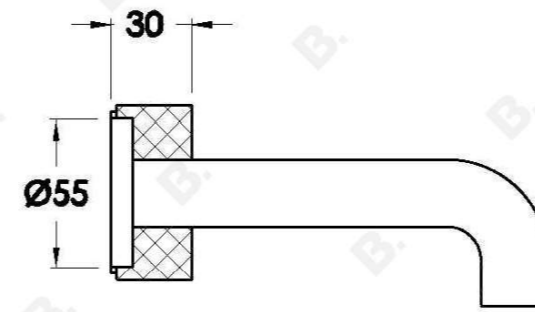

HALO WALL SET WITH KNURLED HANDLE

1.9505.94.7.XX

1.9505.84.7.XX: Flow controlled variant

PRODUCT DIMENSIONS:

Front view:

Side view:

Top view:

Available for purchase through selected distributors only.