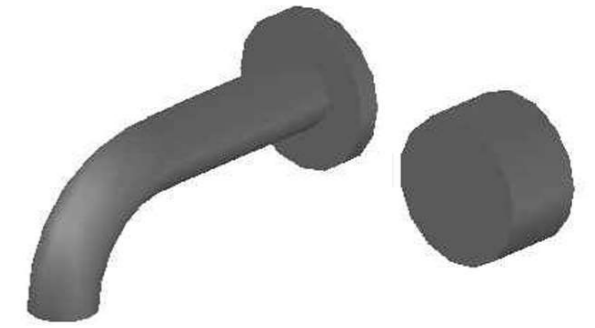

HALO WALL SET WITH KNURLED HANDLE

1.9505.94.7.XX

1.9505.84.7.XX: Flow controlled variant

PRODUCT DIMENSIONS:

Front view:

Side view:

Top view:

Available for purchase through selected distributors only.