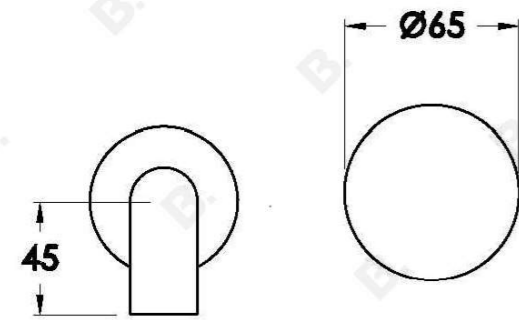

HALO WALL SET WITH KNURLED HANDLE

1.9505.94.7.XX

1.9505.84.7.XX: Flow controlled variant

PRODUCT DIMENSIONS:

Front view:

Side view:

Top view:

Available for purchase through selected distributors only.