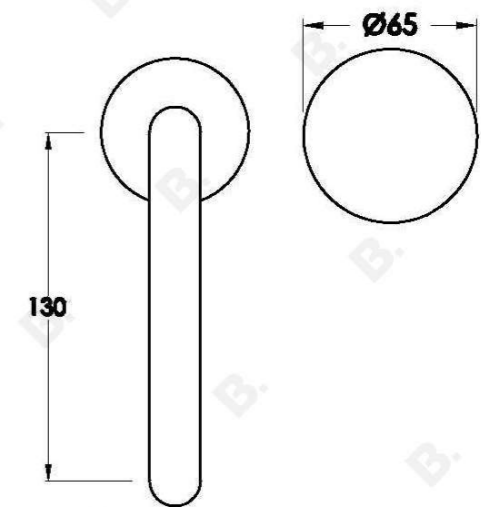

HALO BASIN SET WITH KNURLED HANDLE

1.9500.96.7.XX

PRODUCT DIMENSIONS:

Front view:

Side view:

Top view:

Available for purchase through selected distributors only.