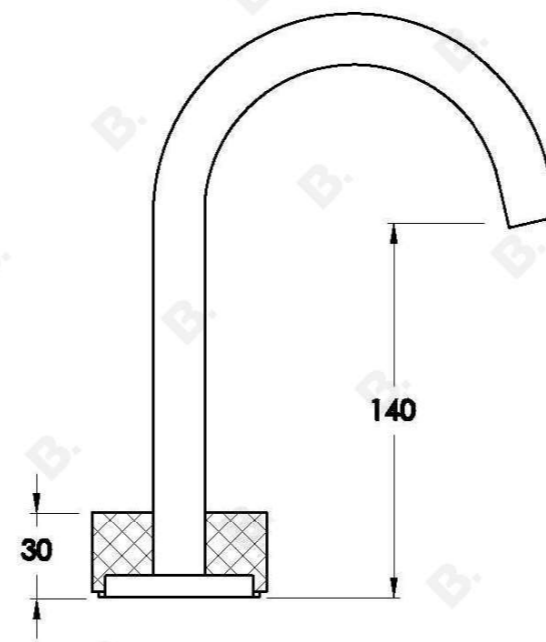

HALO BASIN SET WITH KNURLED HANDLE

1.9500.96.7.XX

PRODUCT DIMENSIONS:

Front view:

Side view:

Top view:

Available for purchase through selected distributors only.