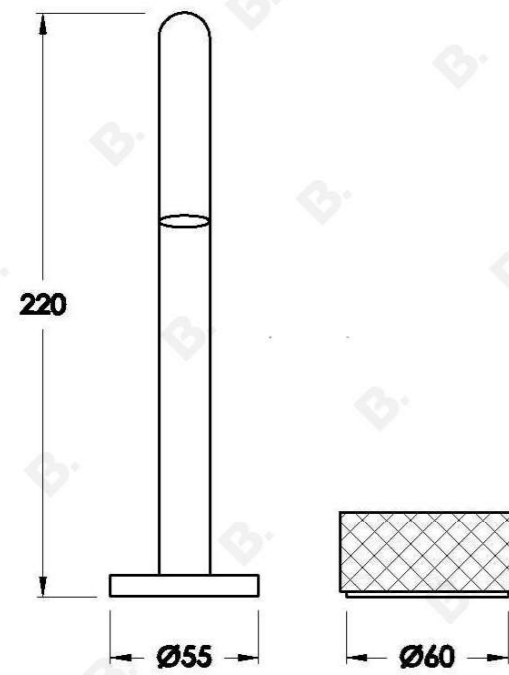

HALO BASIN SET WITH KNURLED HANDLE

1.9500.96.7.XX

PRODUCT DIMENSIONS:

Front view:

Side view:

Top view:

Available for purchase through selected distributors only.