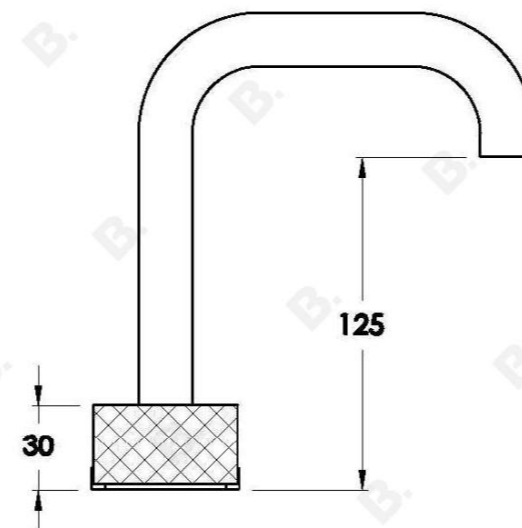

## HALO BASIN SET WITH KNURLED HANDLES

1.9500.80.7.XX

### PRODUCT DIMENSIONS:

Front view:

Side view:

Top view:

Available for purchase through selected distributors only.