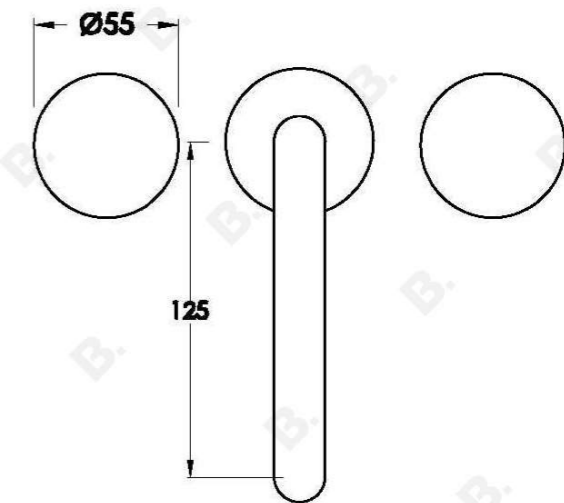

## HALO BASIN SET WITH KNURLED HANDLES

1.9500.80.7.XX

### PRODUCT DIMENSIONS:

Front view:

Side view:

Top view:

Available for purchase through selected distributors only.