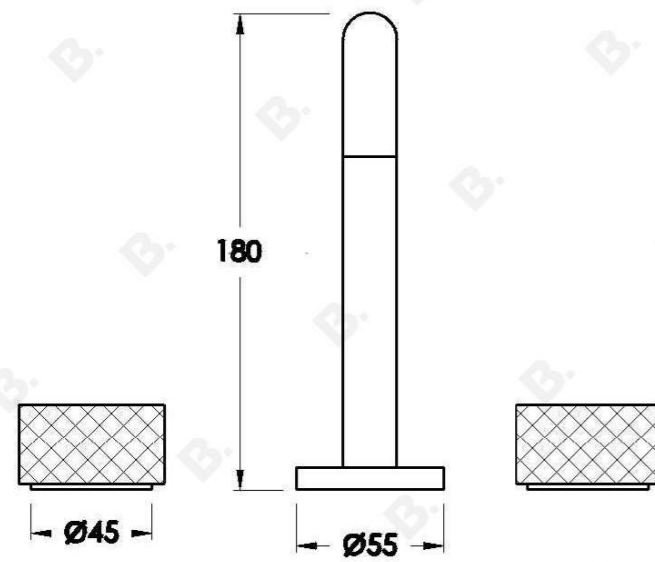

## HALO BASIN SET WITH KNURLED HANDLES

1.9500.80.7.XX

### PRODUCT DIMENSIONS:

Front view:

Side view:

Top view:

Available for purchase through selected distributors only.