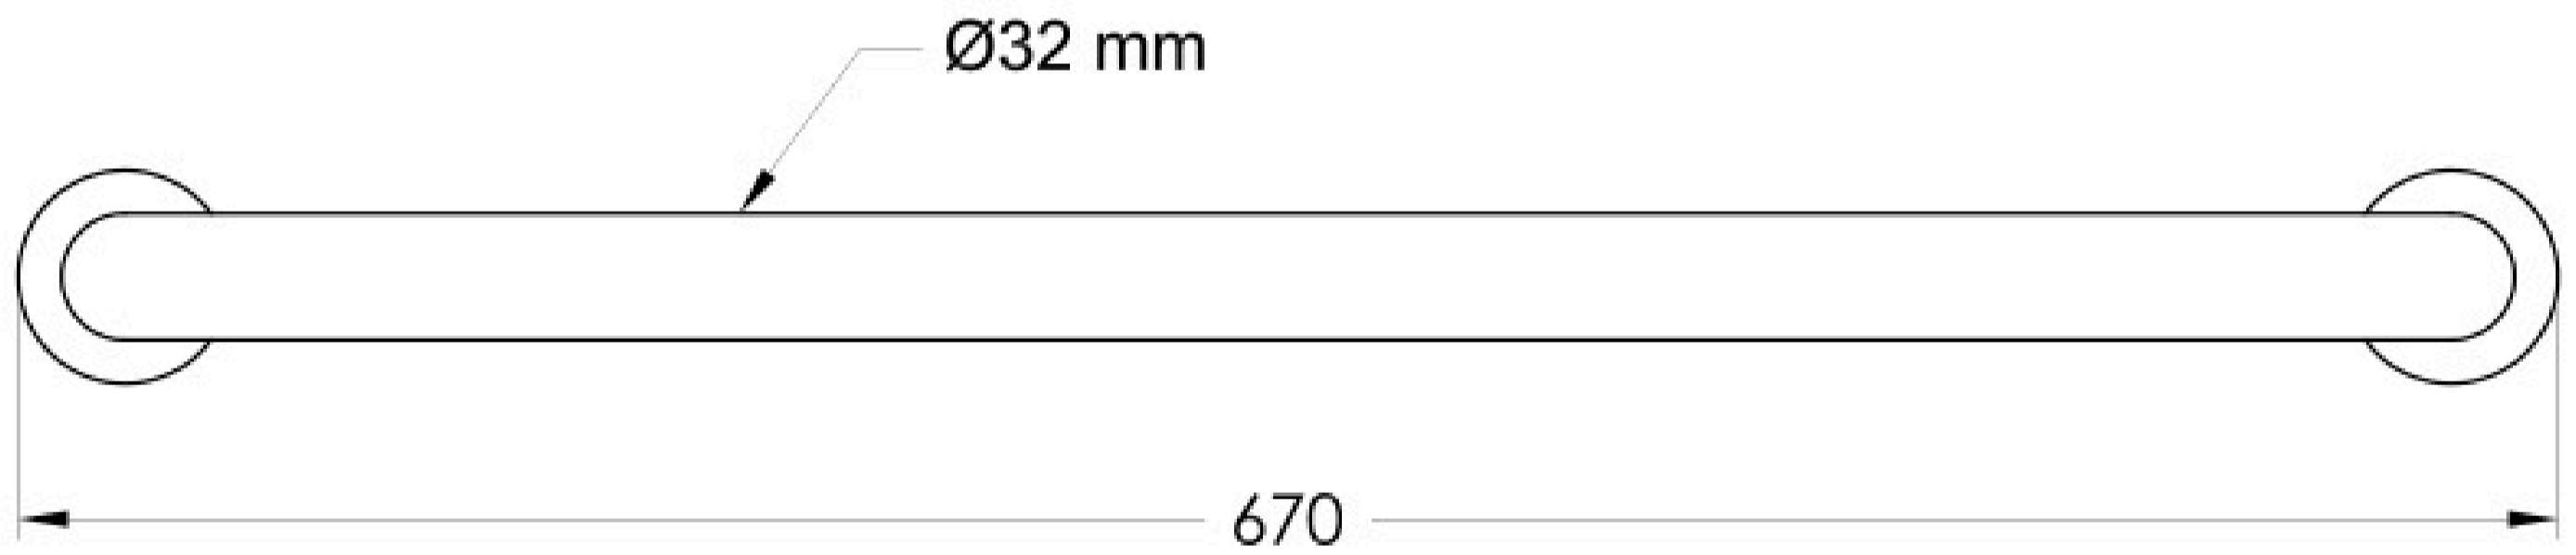

Brodware

Note: Mixer requires a $\text{Ø}35\text{mm}$ hole in the bench or basin

BROLIFE ACCESSORIES

2.3967.06.0.XX

XX Indicates finish
Manufacturing engineers of quality commercial and residential fittings
Dimensions subjects to change without notice. All dimensions are approximate
Copyright © Brodware Pty Ltd 2016. www.brodware.com