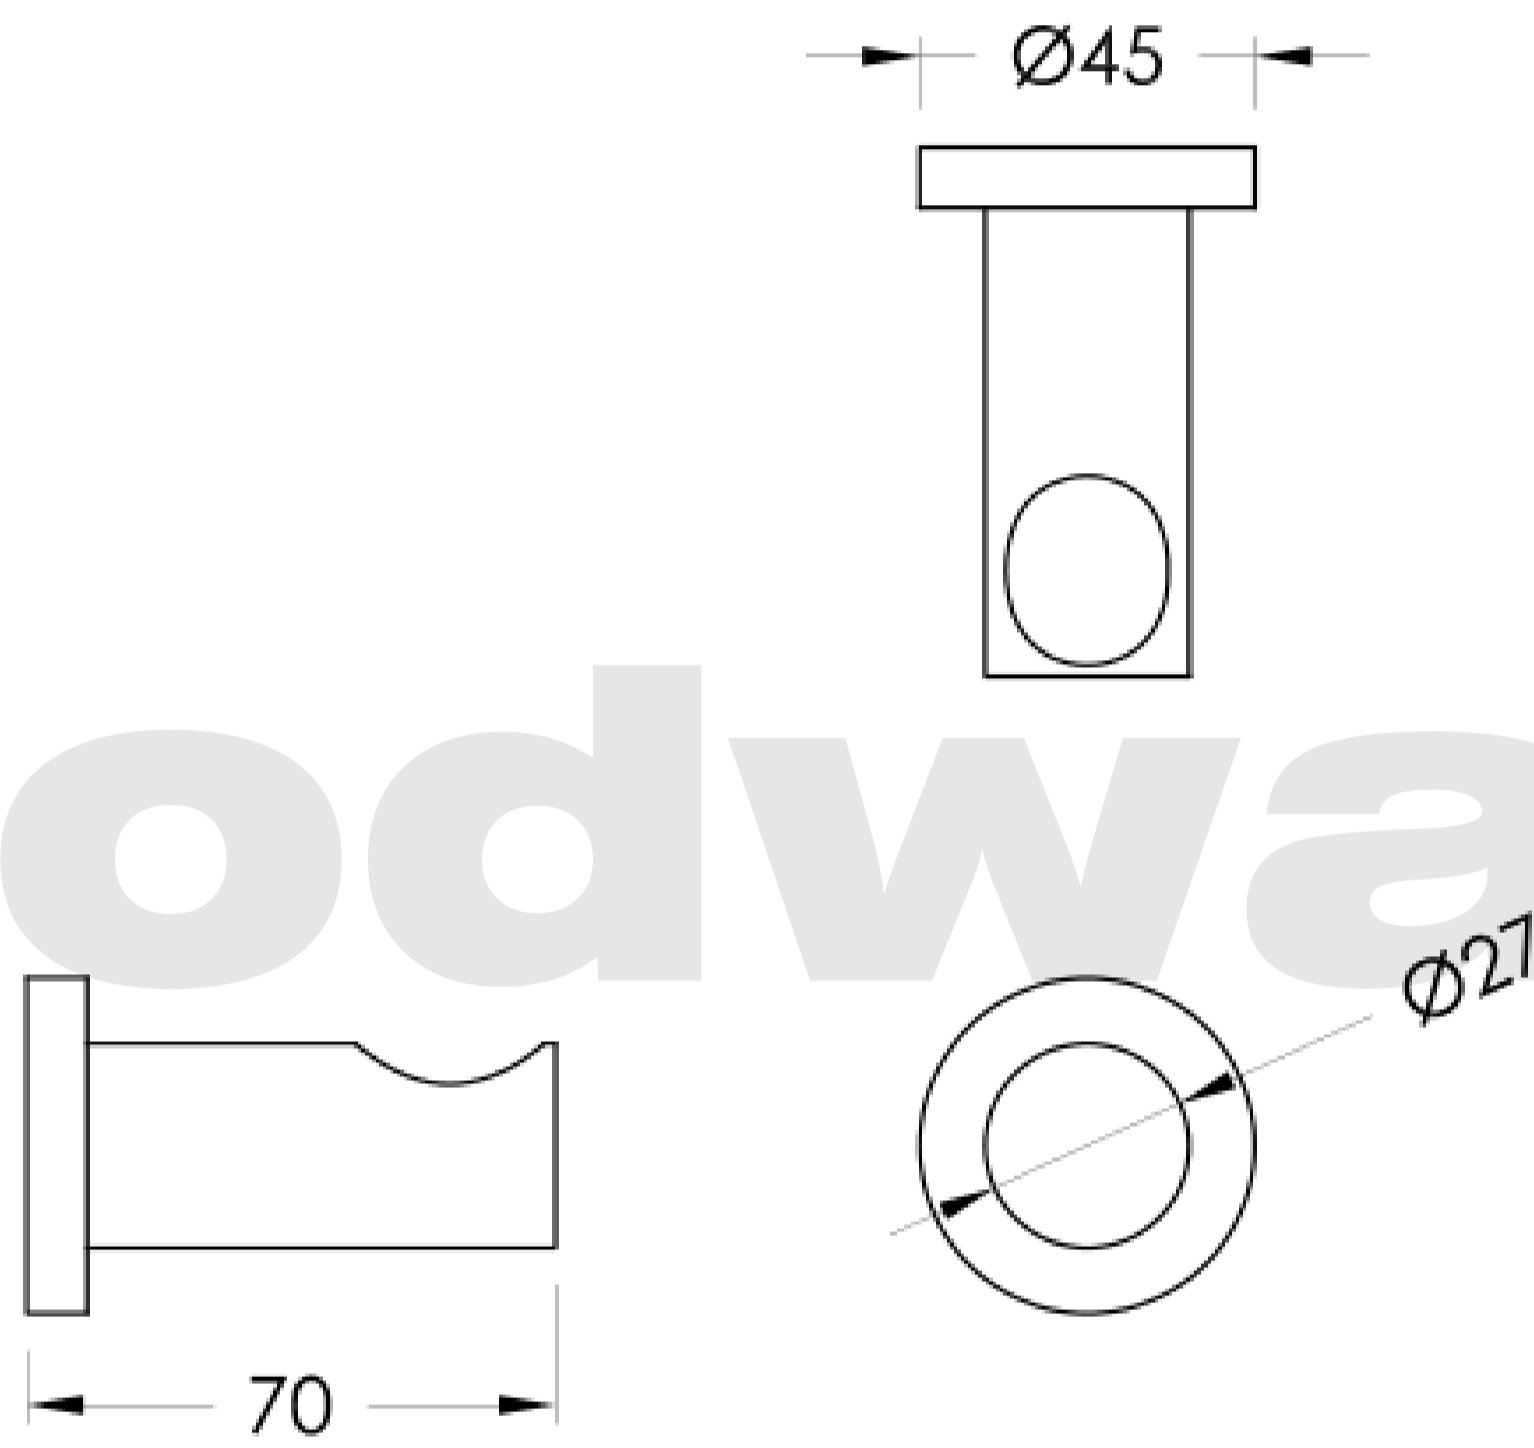

Brodware

BROLIFE ACCESSORIES

2.3963.00.0.XX

XX Indicates finish
Manufacturing engineers of quality commercial and residential fittings
Dimensions subjects to change without notice. All dimensions are approximate
Copyright © Brodware Pty Ltd 2016. www.brodware.com