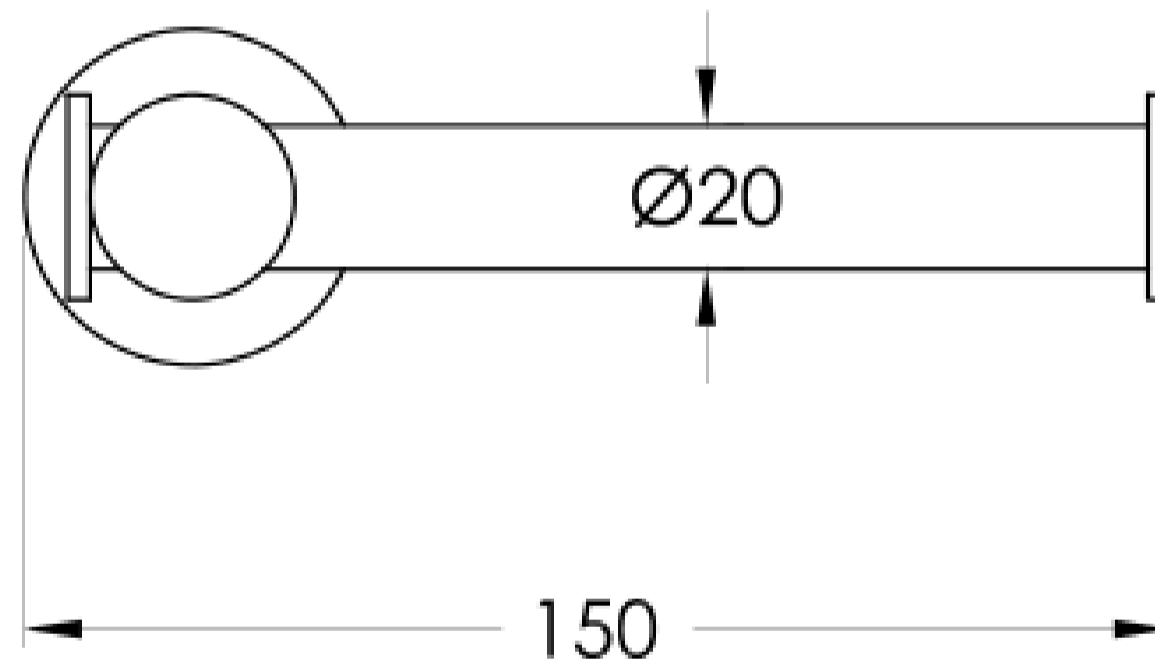

Brodware

BROLIFE ACCESSORIES

2.3961.01.0.XX

XX Indicates finish
Manufacturing engineers of quality commercial and residential fittings
Dimensions subjects to change without notice. All dimensions are approximate
Copyright © Brodware Pty Ltd 2016. www.brodware.com