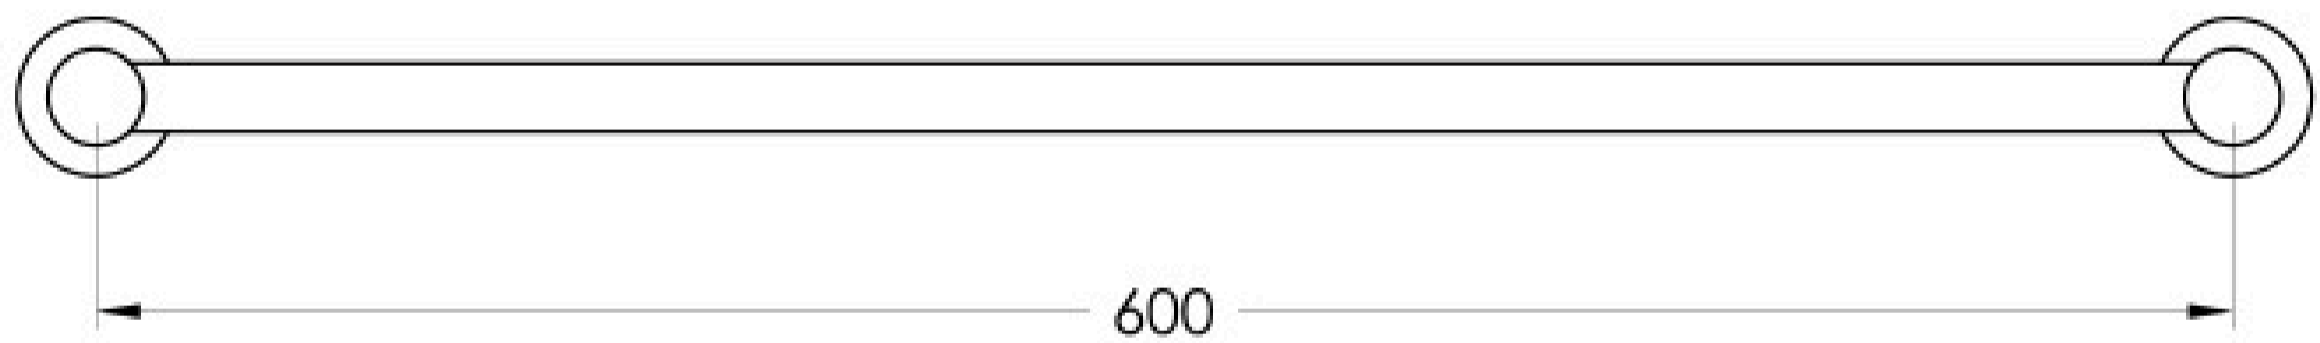

Brodware

BROLIFE ACCESSORIES

2.3960.60.0.XX

XX Indicates finish
Manufacturing engineers of quality commercial and residential fittings
Dimensions subjects to change without notice. All dimensions are approximate
Copyright © Brodware Pty Ltd 2016. www.brodware.com