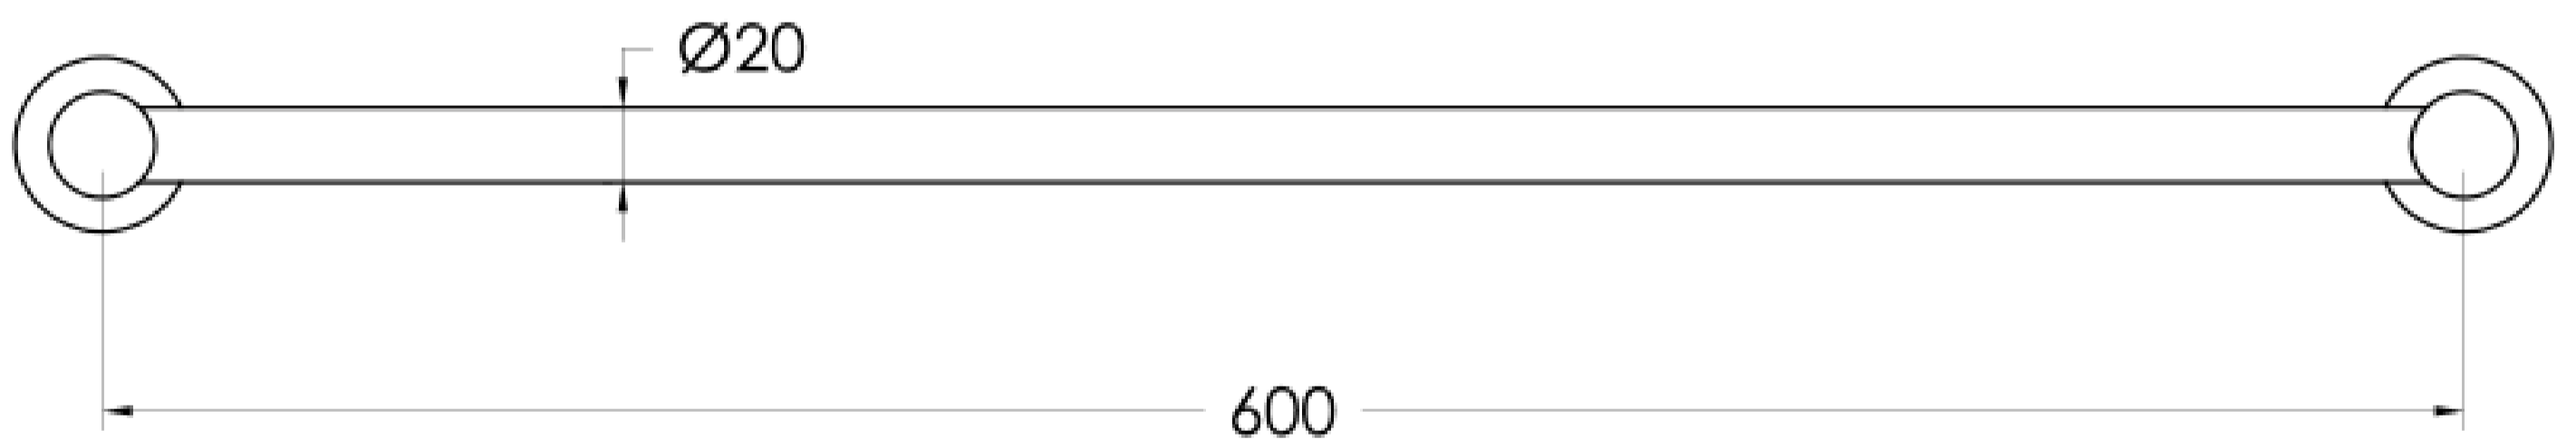

Brodware

BROLIFE ACCESSORIES

2.3957.60.0.XX

XX Indicates finish
Manufacturing engineers of quality commercial and residential fittings
Dimensions subjects to change without notice. All dimensions are approximate
Copyright © Brodware Pty Ltd 2016. www.brodware.com