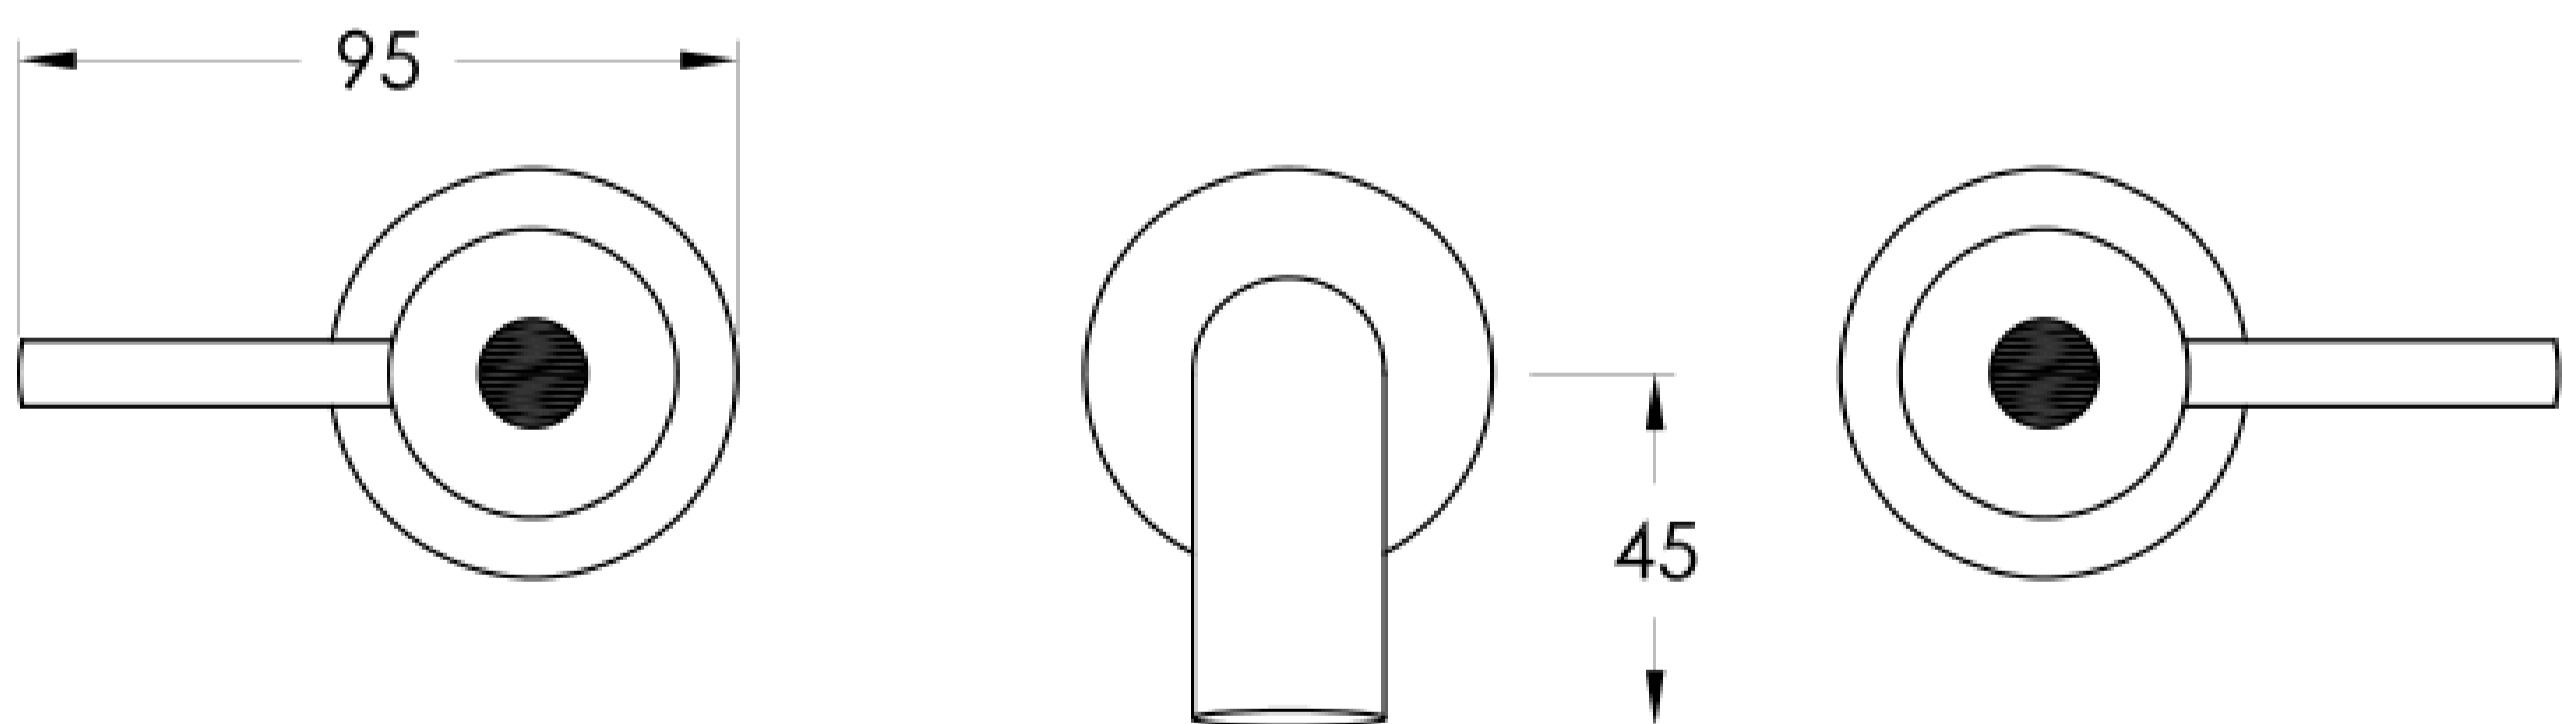

Brodware

BROLIFE STIK

2.1906.00.3.XX

XX Indicates finish
 Manufacturing engineers of quality commercial and residential fittings
 Dimensions subjects to change without notice. All dimensions are approximate
 Copyright © Brodware Pty Ltd 2016. www.brodware.com