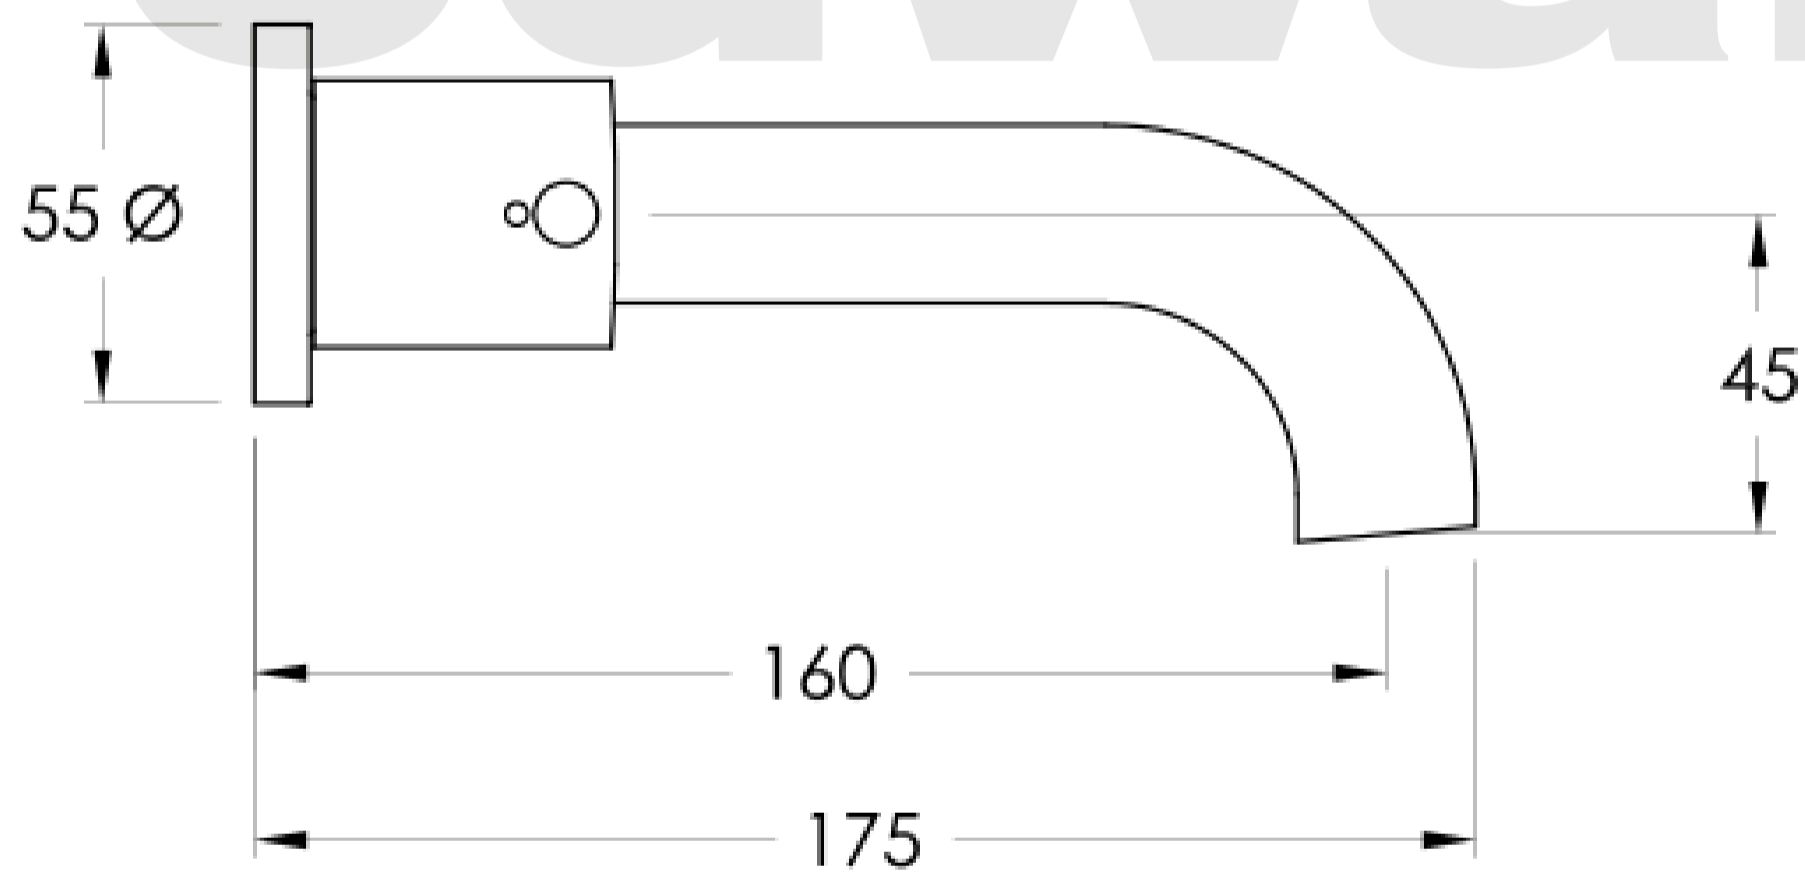

Brodware

BROLIFE STIK

2.1905.00.3.XX

XX Indicates finish
 Manufacturing engineers of quality commercial and residential fittings
 Dimensions subjects to change without notice. All dimensions are approximate
 Copyright © Brodware Pty Ltd 2016. www.brodware.com