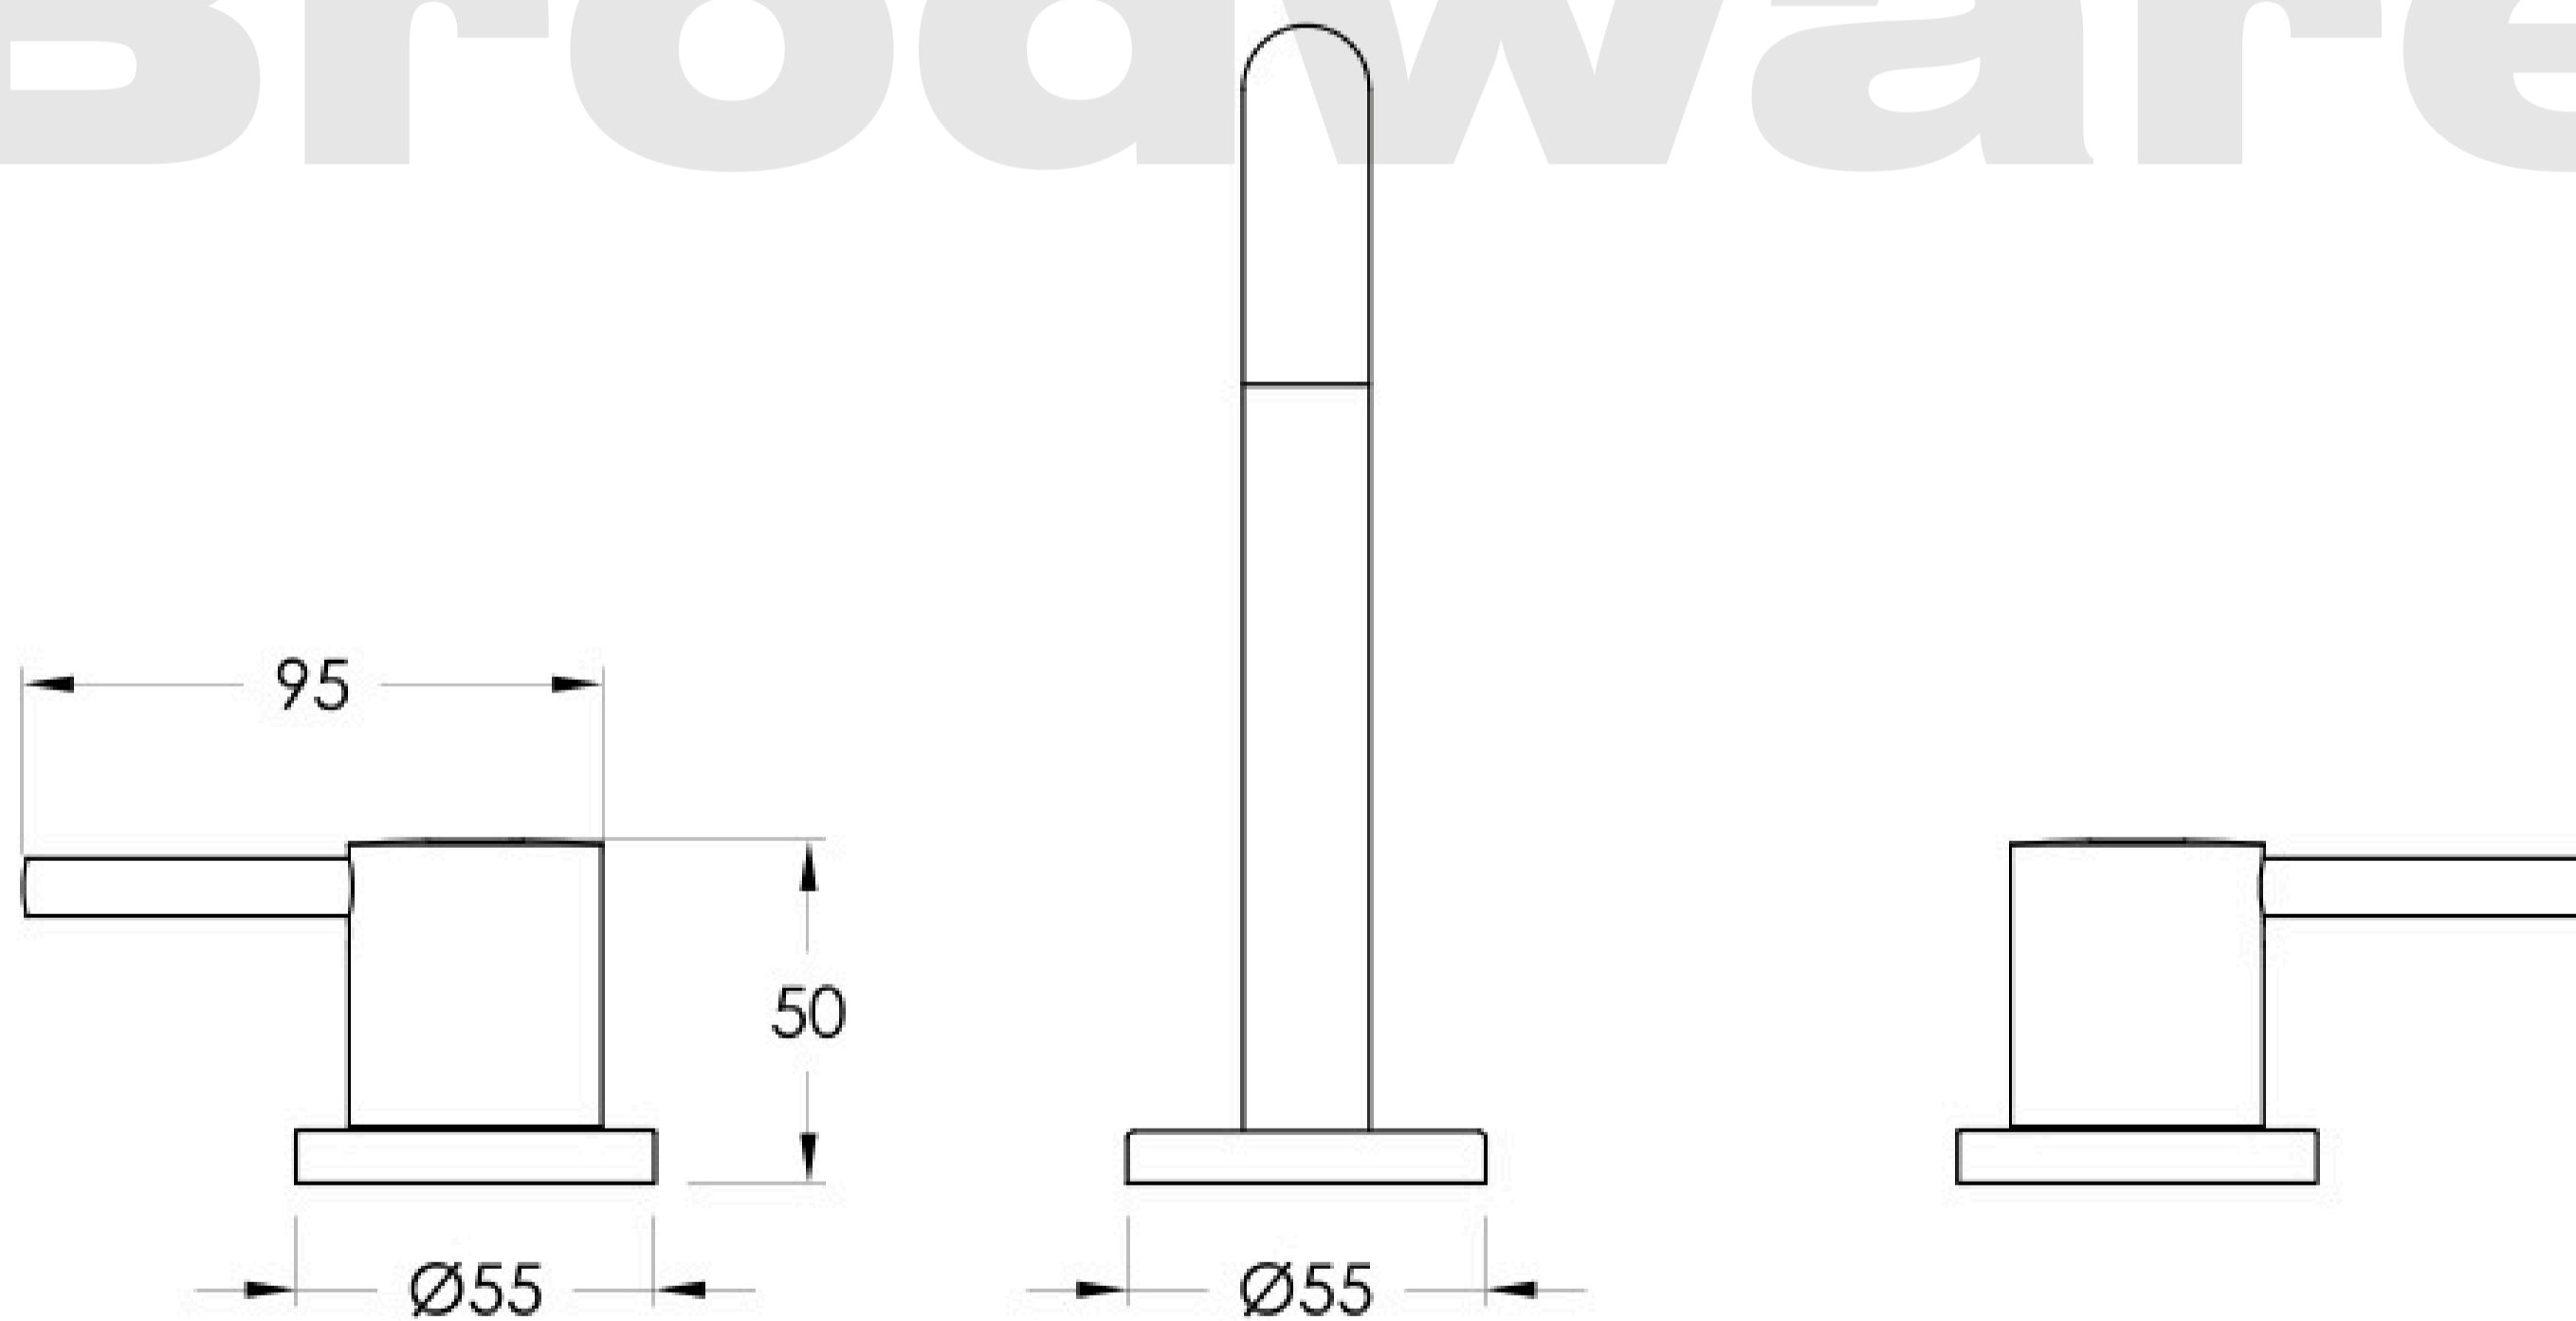

Brodware

BROLIFE STIK

2.1900.80.3.XX

XX Indicates finish
Manufacturing engineers of quality commercial and residential fittings
Dimensions subjects to change without notice. All dimensions are approximate
Copyright © Brodware Pty Ltd 2016. www.brodware.com