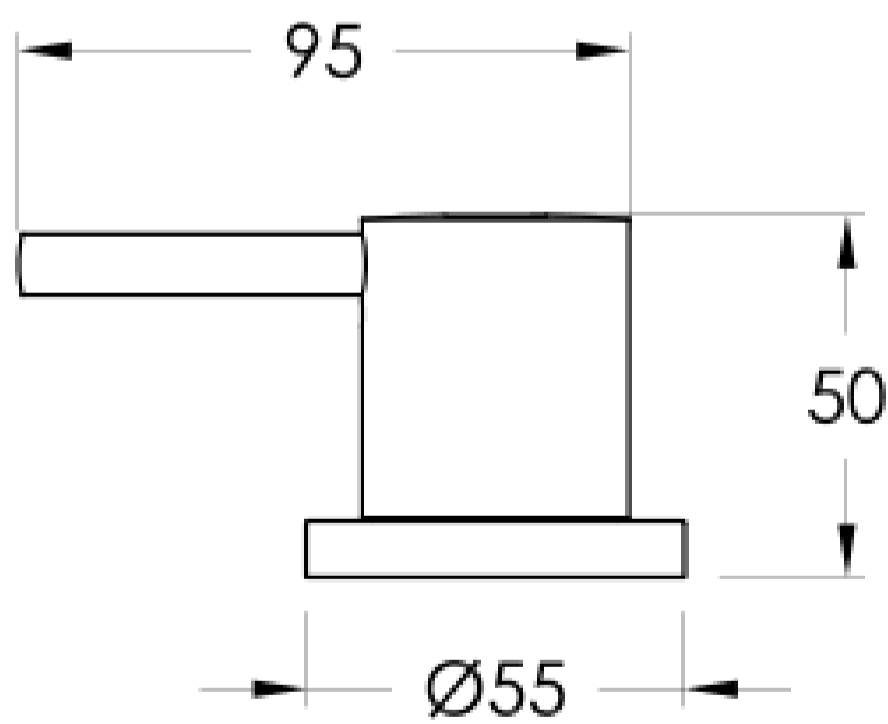

Brodware

BROLIFE STIK

2.1900.00.3.XX

XX Indicates finish
 Manufacturing engineers of quality commercial and residential fittings
 Dimensions subjects to change without notice. All dimensions are approximate
 Copyright © Brodware Pty Ltd 2016. www.brodware.com