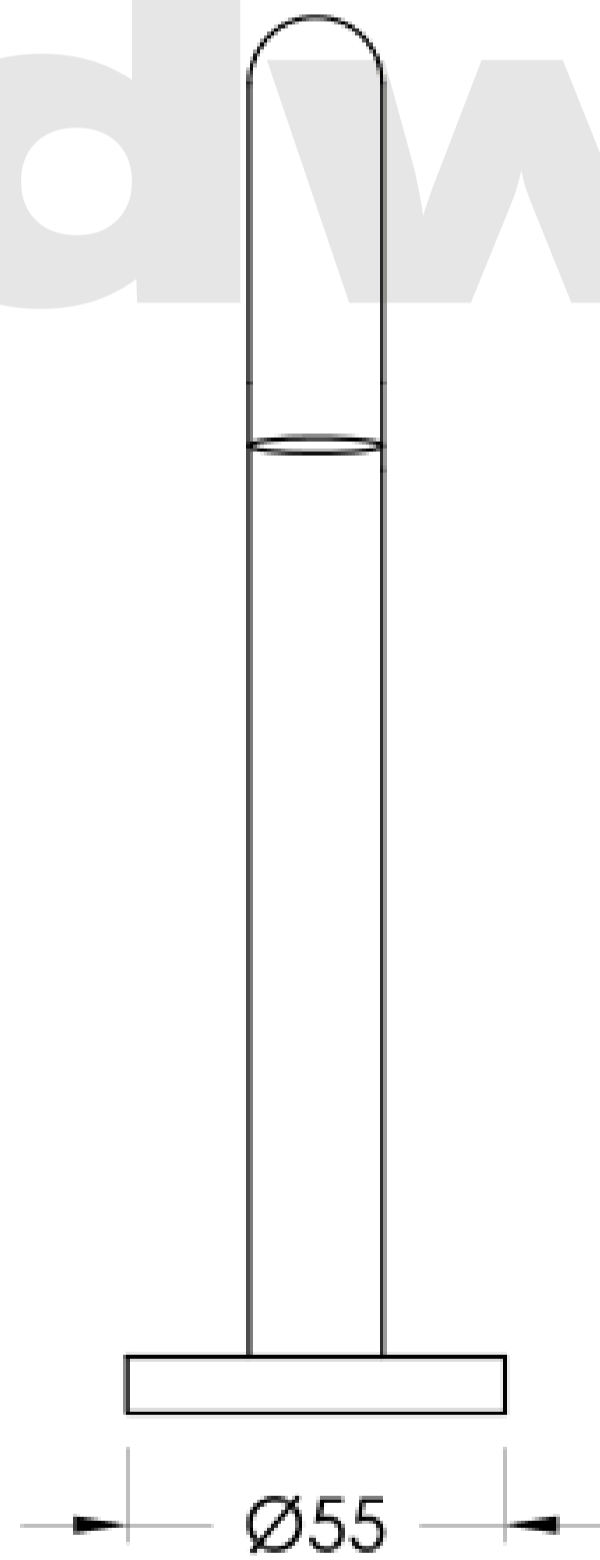

Brodware

BROLIFE STIK

2.1900.00.3.XX

XX Indicates finish
 Manufacturing engineers of quality commercial and residential fittings
 Dimensions subjects to change without notice. All dimensions are approximate
 Copyright © Brodware Pty Ltd 2016. www.brodware.com