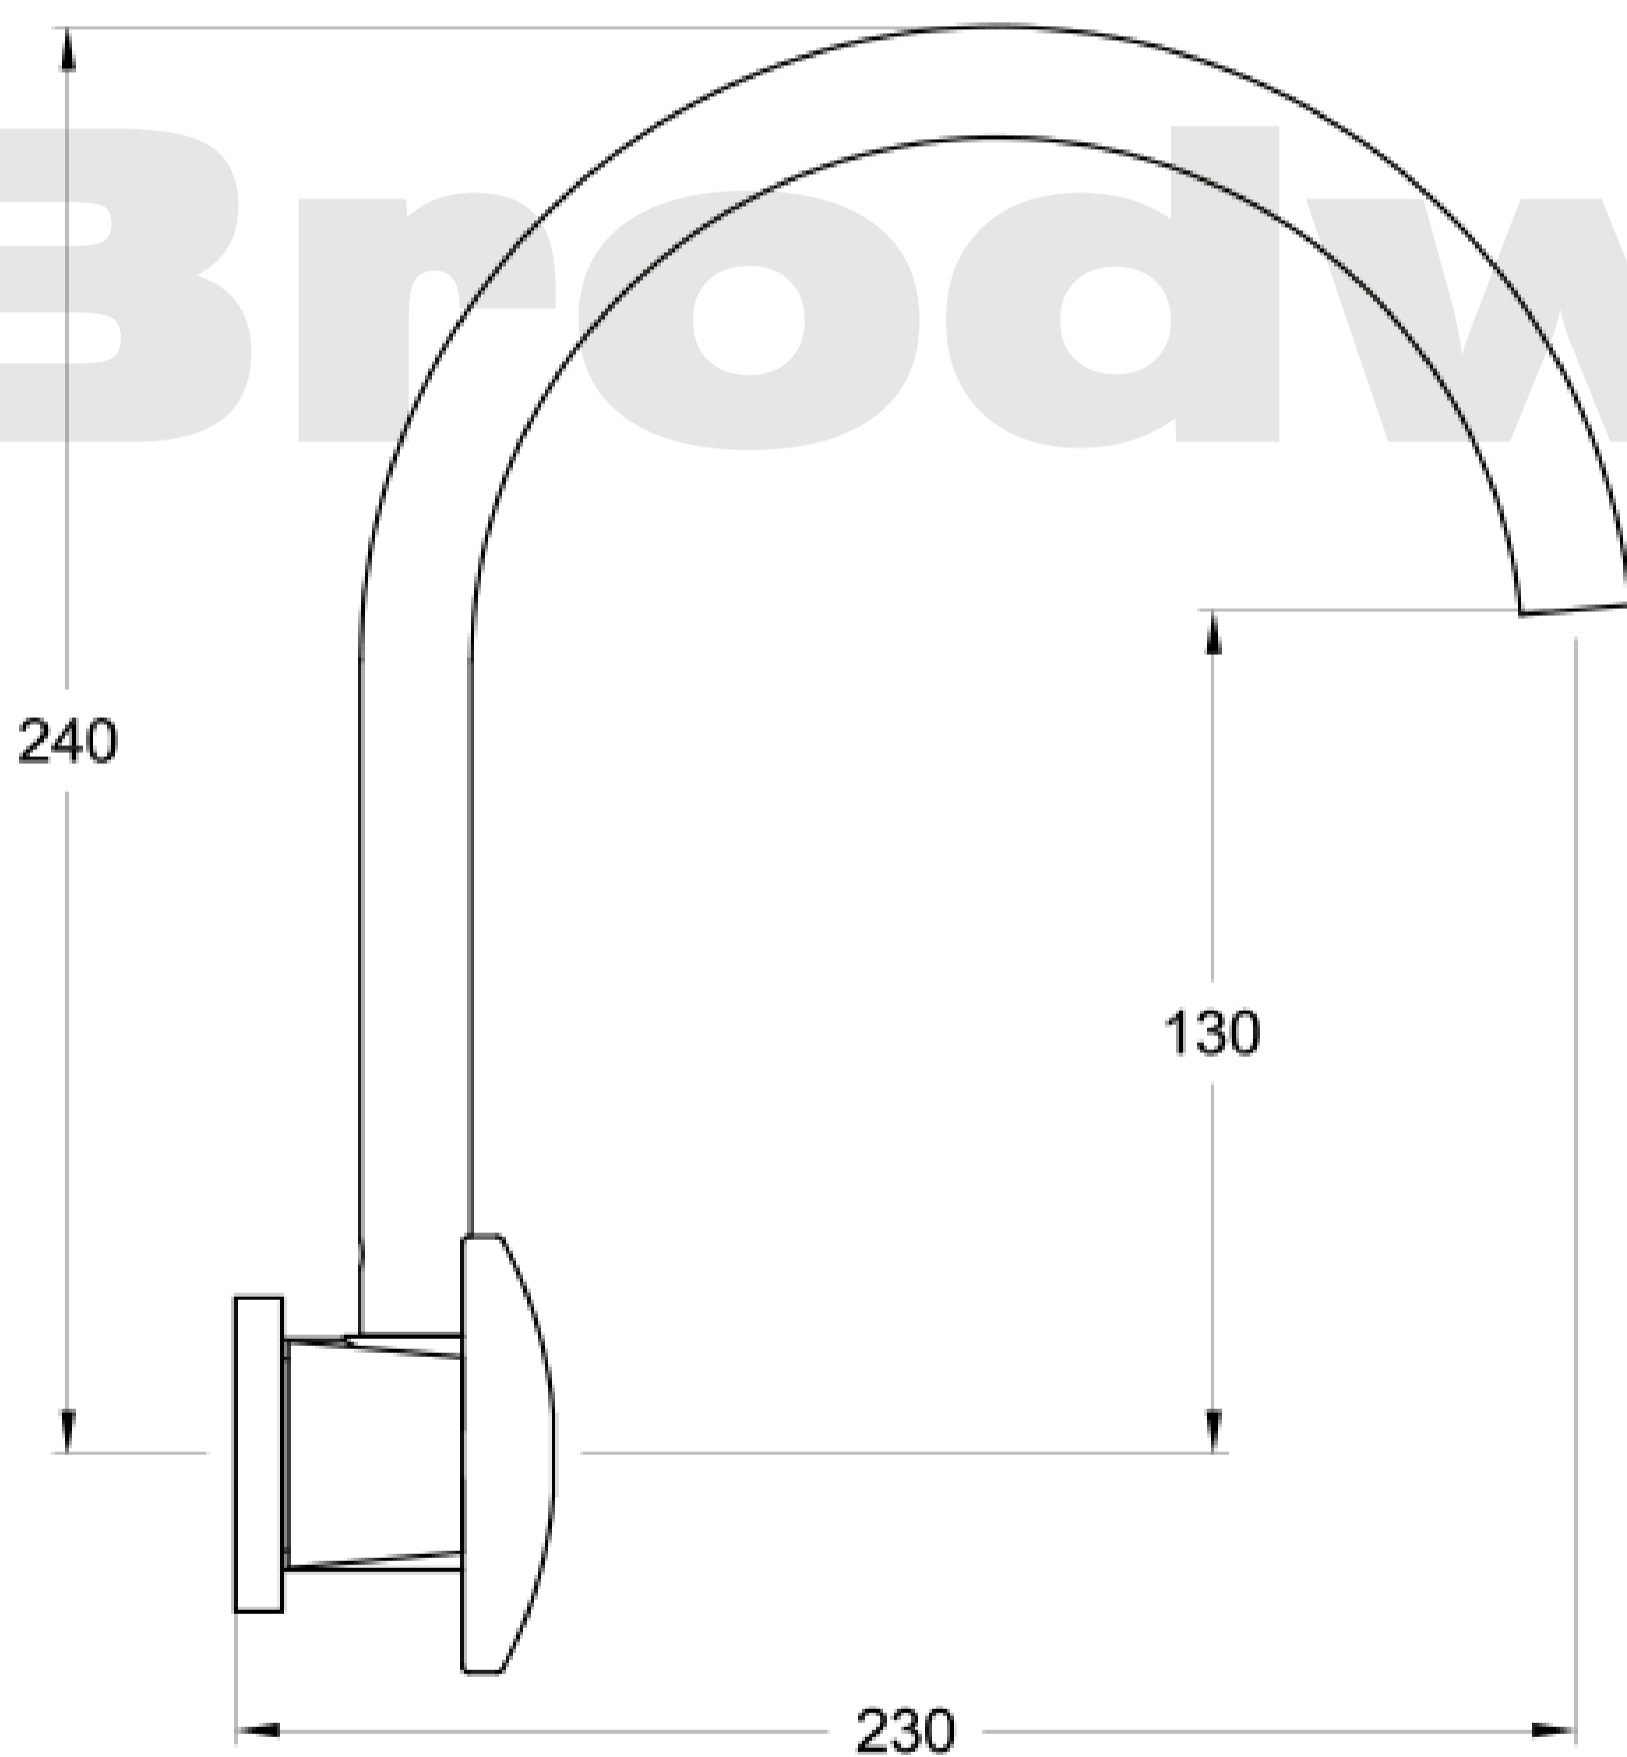

# BROVITAL X

2.1428.00.2.XX

XX Indicates finish  
 Manufacturing engineers of quality commercial and residential fittings  
 Dimensions subjects to change without notice. All dimensions are approximate  
 Copyright © Brodware Pty Ltd 2016. www.brodware.com