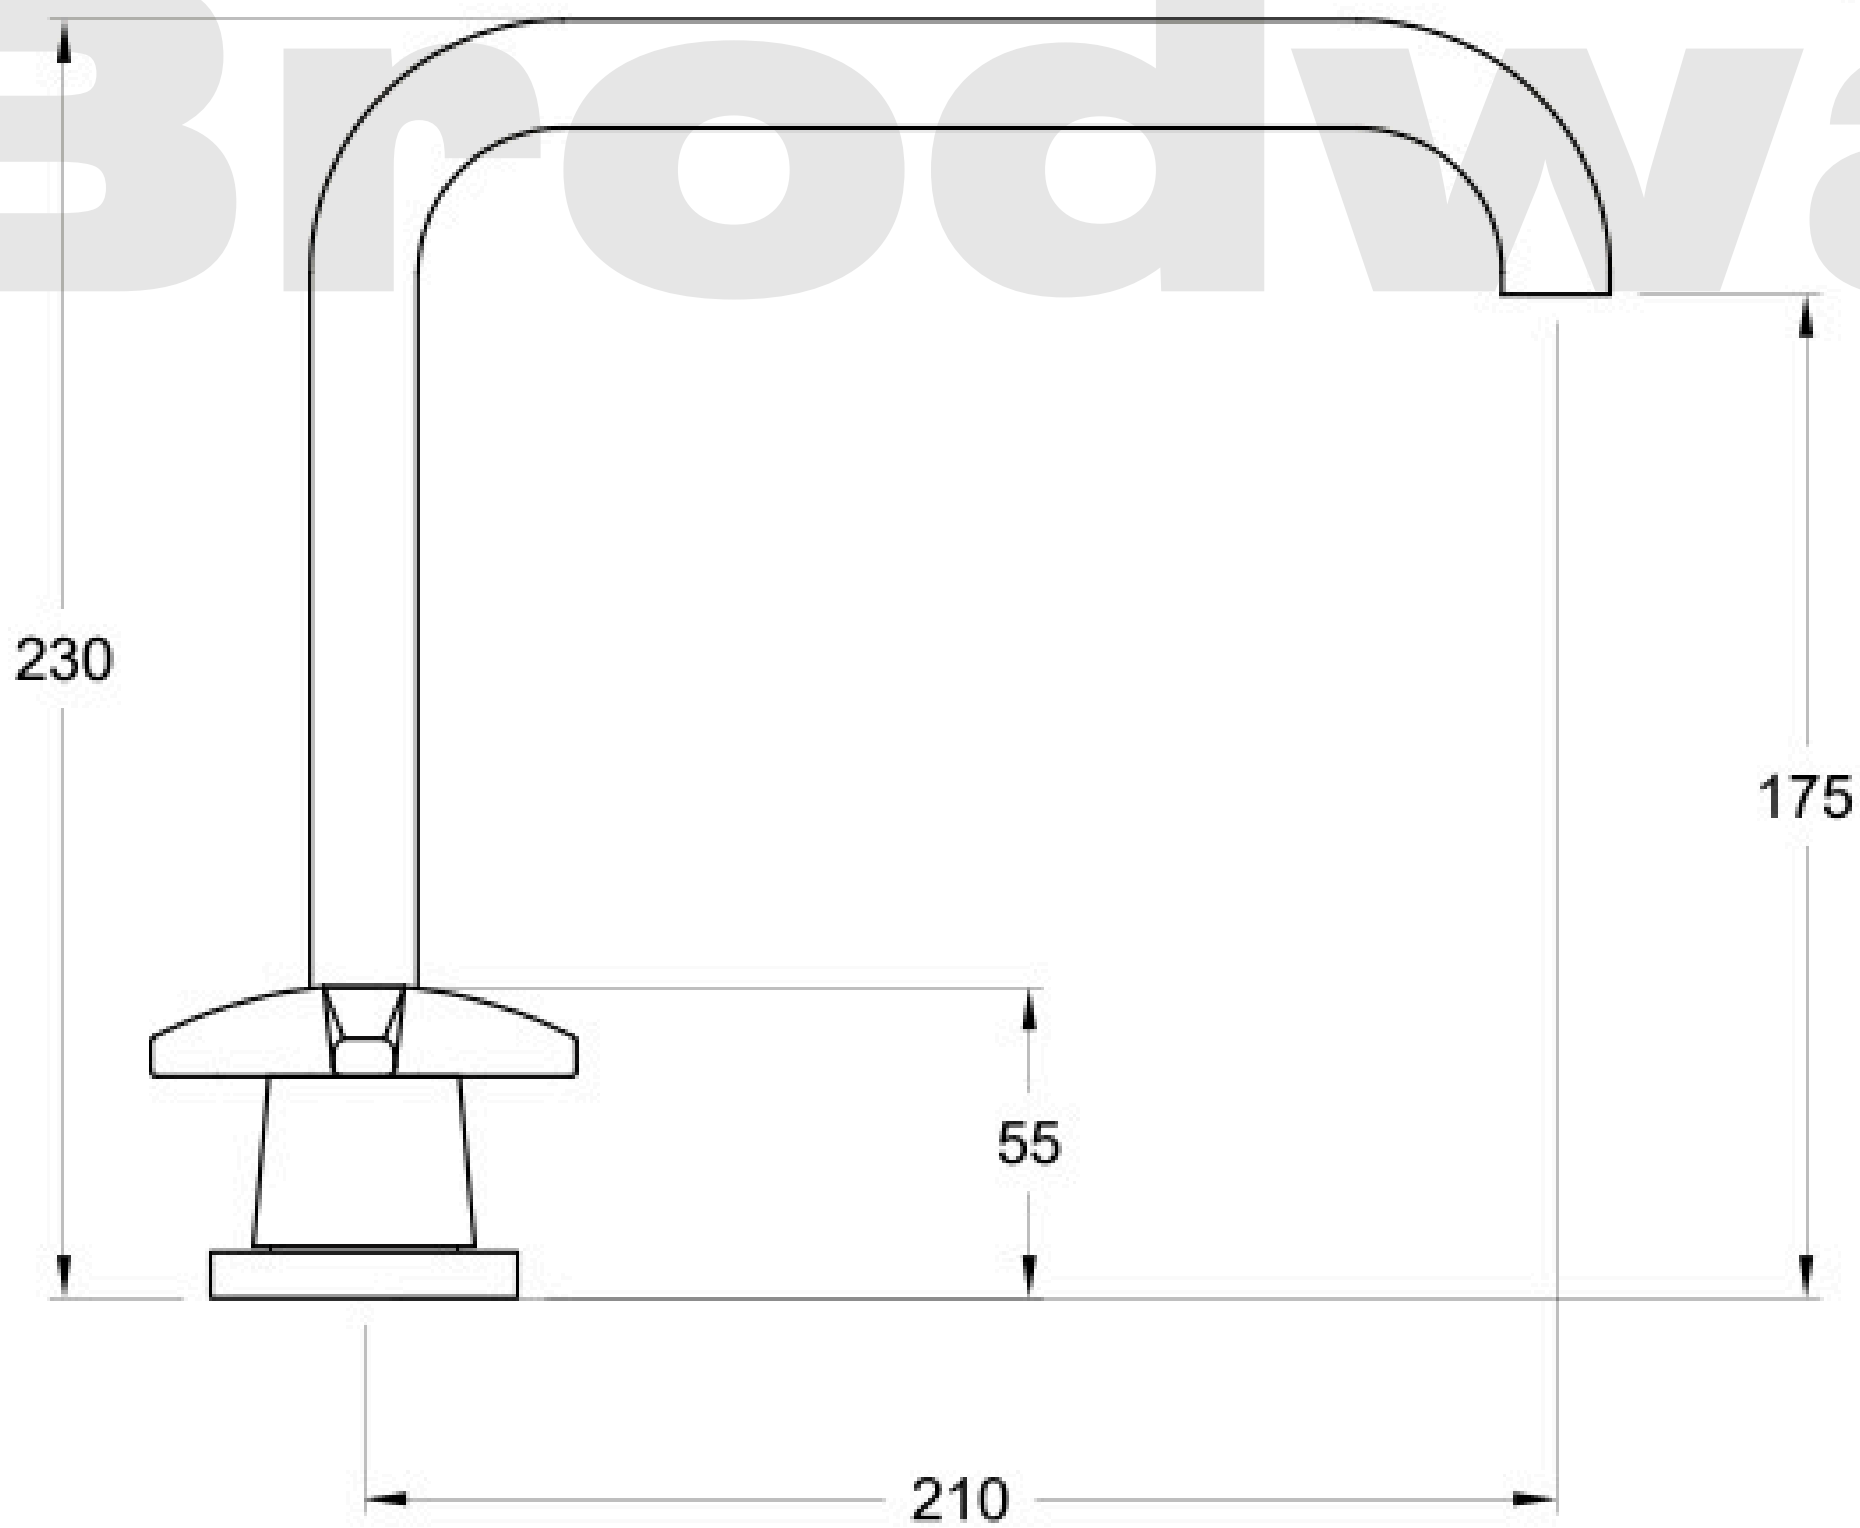

Brodware

BROVITAL X

2.1407.89.2.XX

XX Indicates finish
Manufacturing engineers of quality commercial and residential fittings
Dimensions subjects to change without notice. All dimensions are approximate
Copyright © Brodware Pty Ltd 2016. www.brodware.com