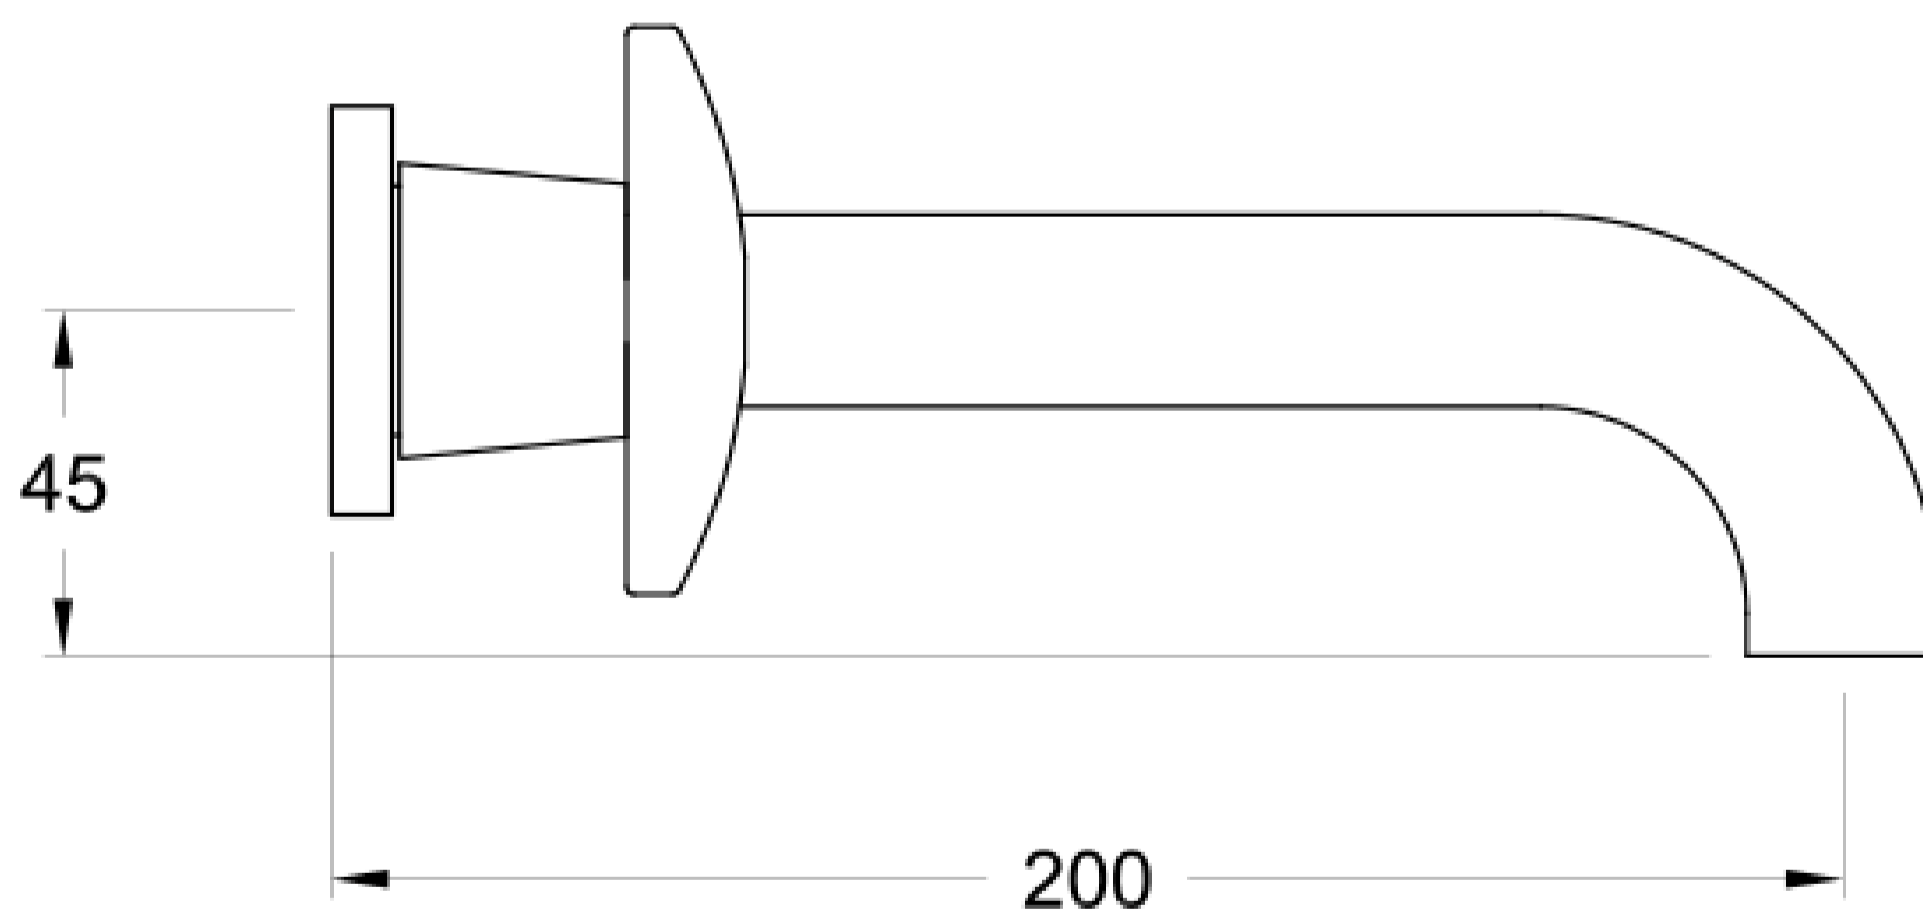

Brodware

BROVITAL X

2.1406.00.2.XX

XX Indicates finish
Manufacturing engineers of quality commercial and residential fittings
Dimensions subjects to change without notice. All dimensions are approximate
Copyright © Brodware Pty Ltd 2016. www.brodware.com