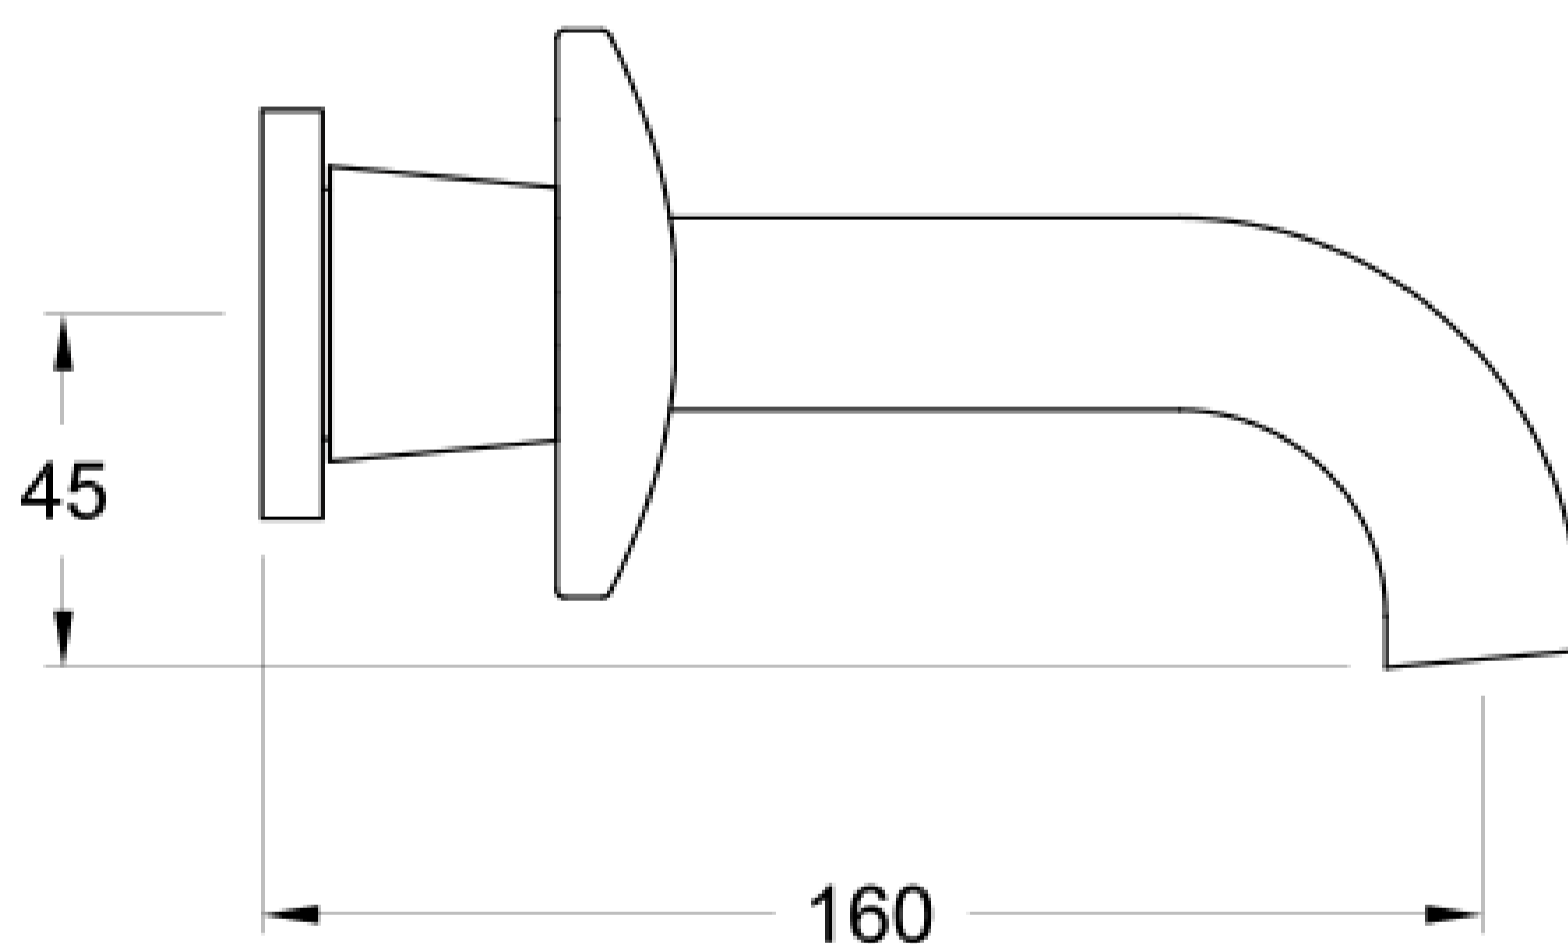

Brodware

BROVITAL X

2.1405.00.2.XX

XX Indicates finish
Manufacturing engineers of quality commercial and residential fittings
Dimensions subjects to change without notice. All dimensions are approximate
Copyright © Brodware Pty Ltd 2016. www.brodware.com