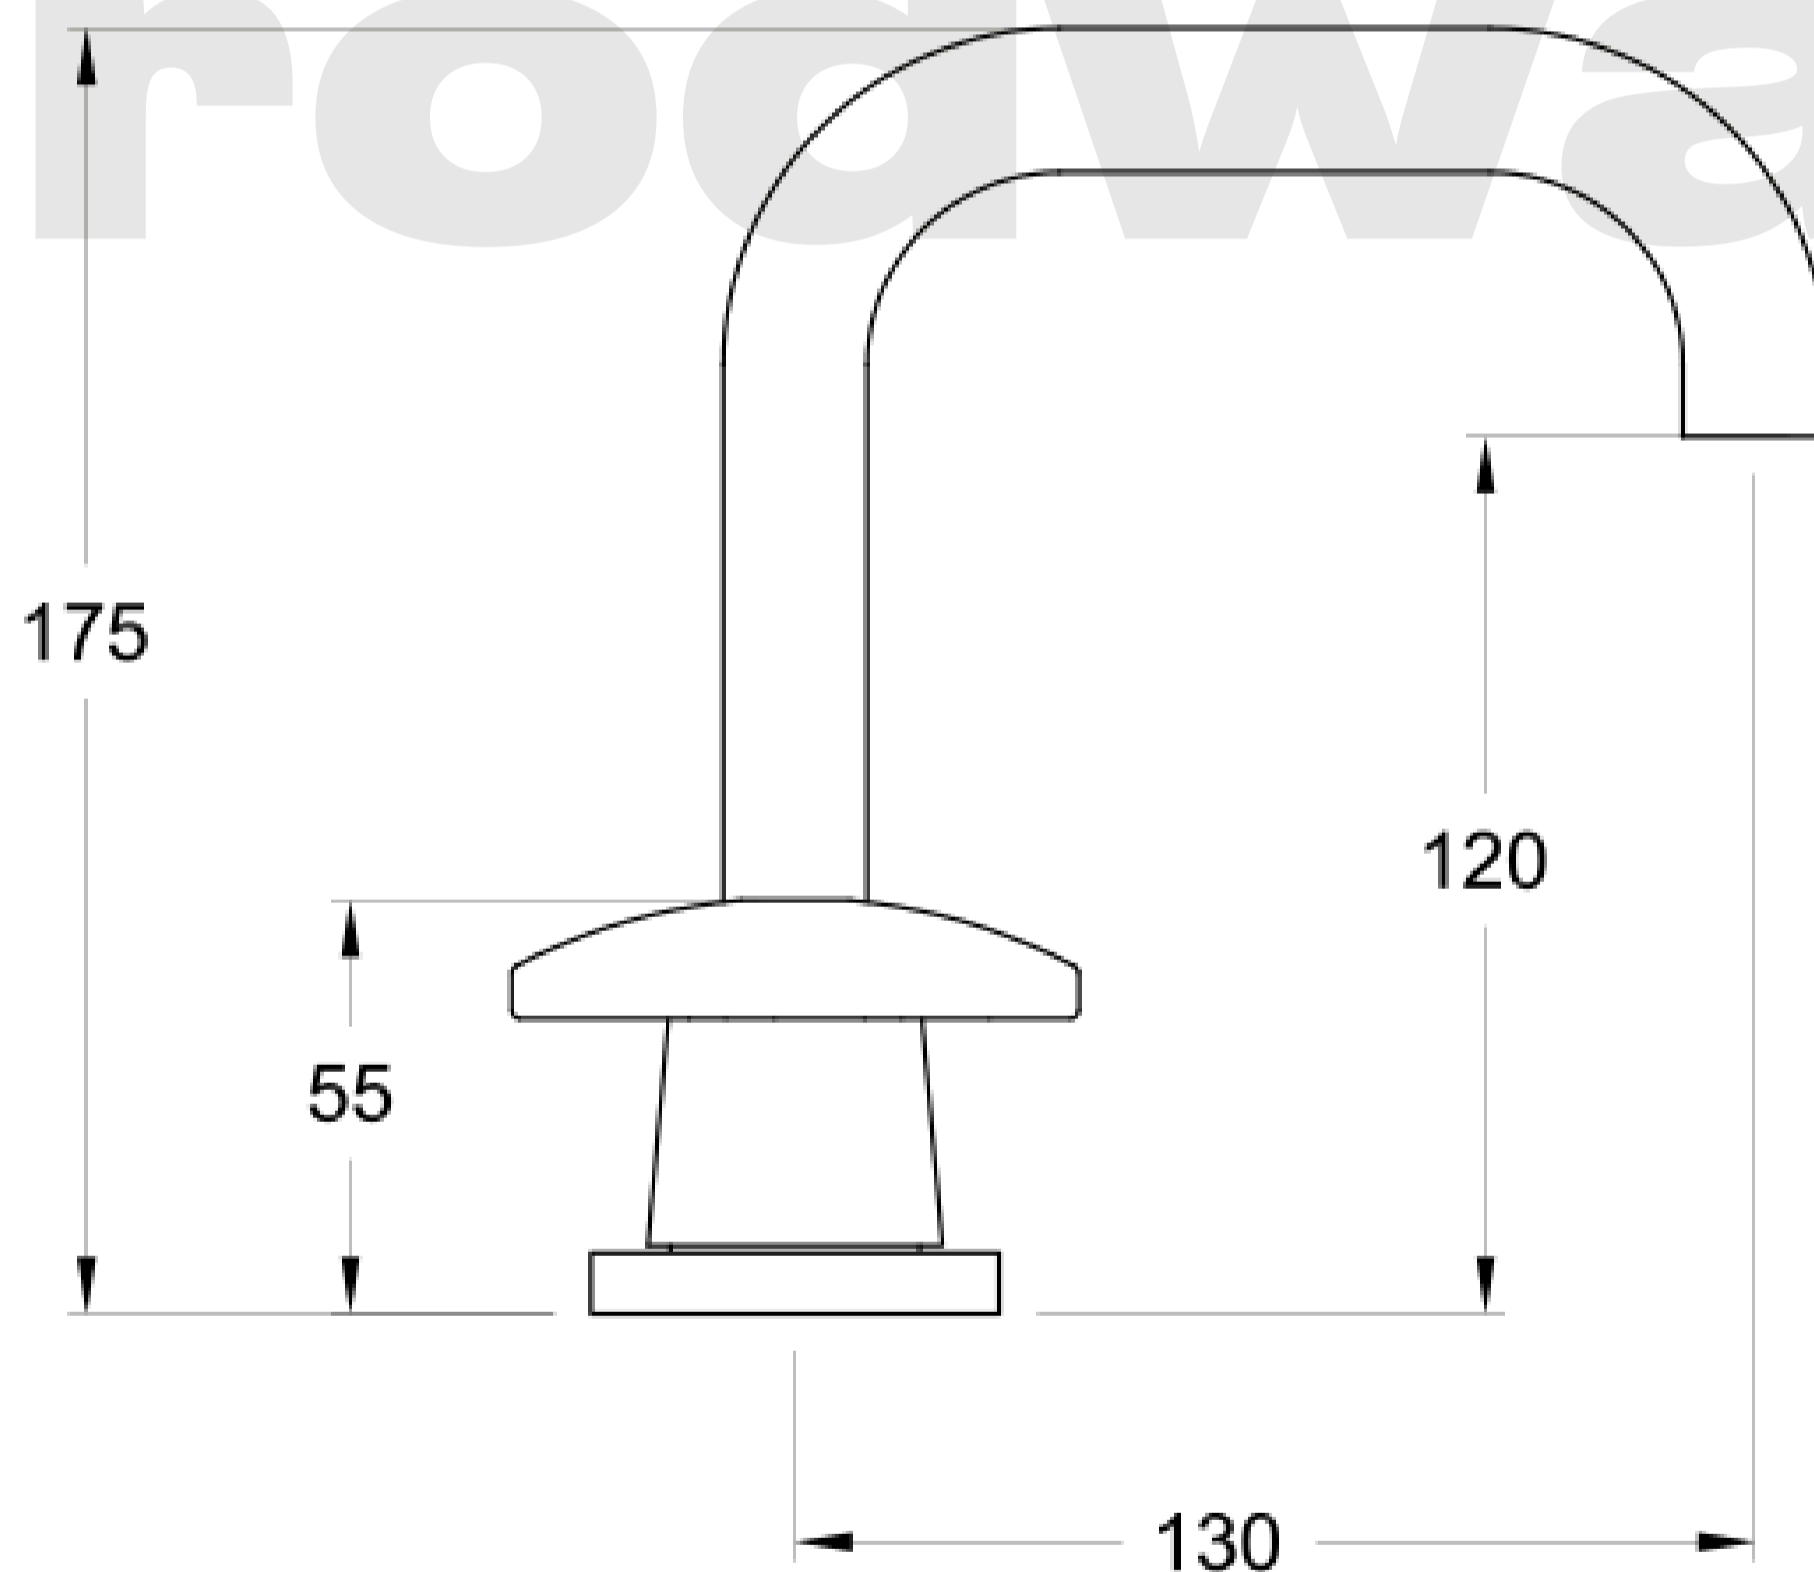

Brodware

BROVITAL X

2.1400.80.2.XX

XX Indicates finish
 Manufacturing engineers of quality commercial and residential fittings
 Dimensions subjects to change without notice. All dimensions are approximate
 Copyright © Brodware Pty Ltd 2016. www.brodware.com