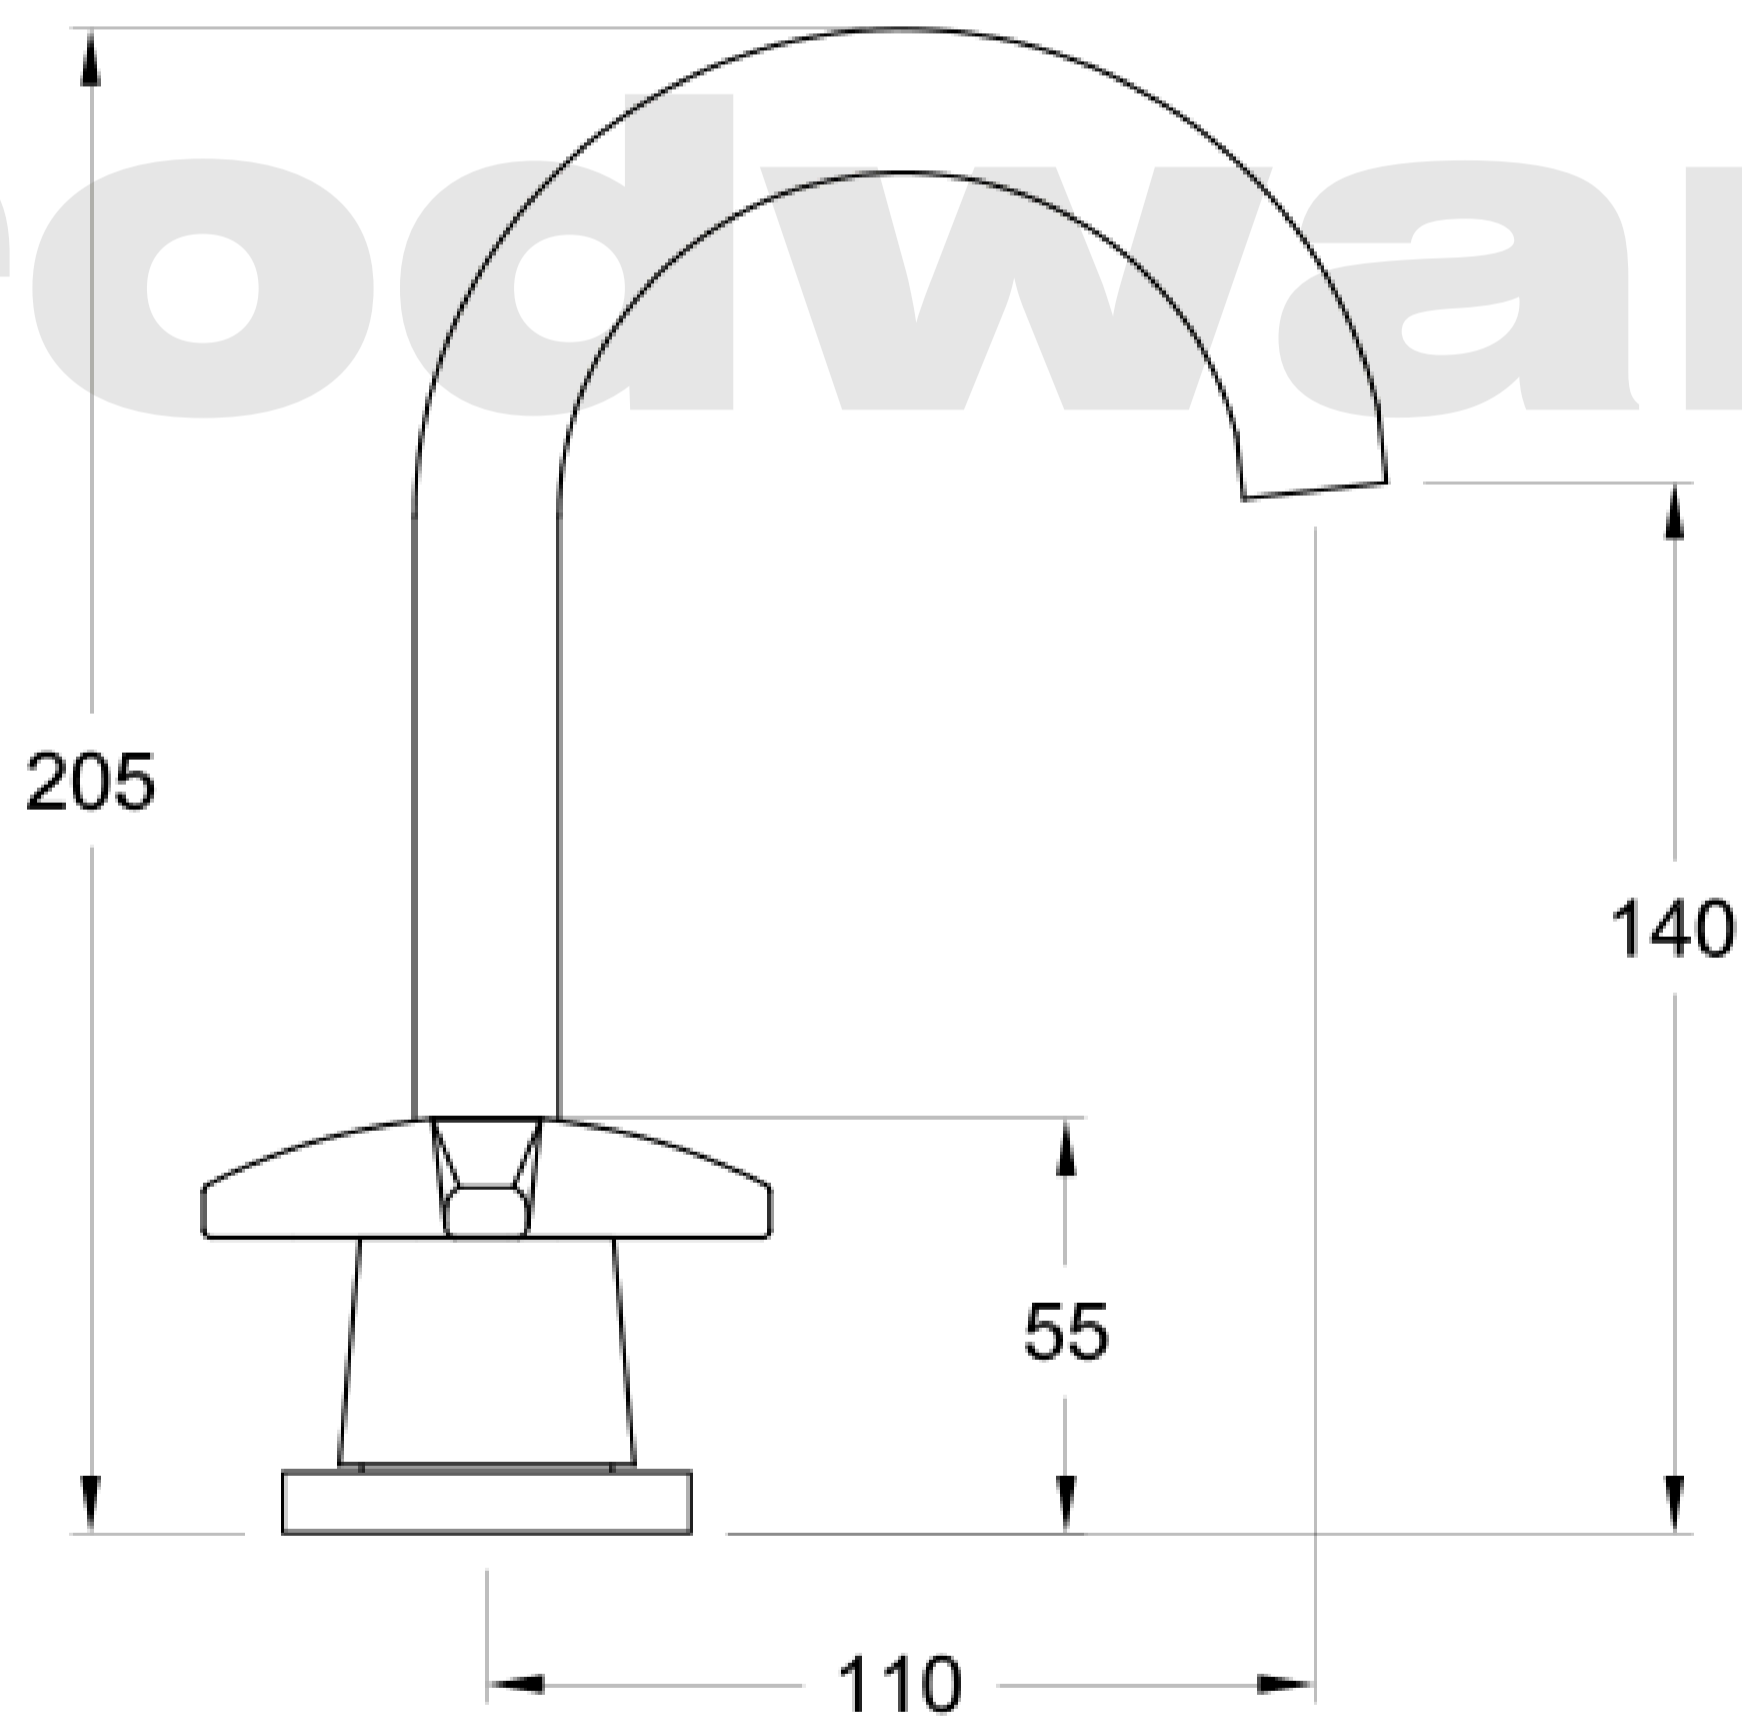

Brodware

BROVITAL X

2.1400.00.2.XX

XX Indicates finish
Manufacturing engineers of quality commercial and residential fittings
Dimensions subjects to change without notice. All dimensions are approximate
Copyright © Brodware Pty Ltd 2016. www.brodware.com