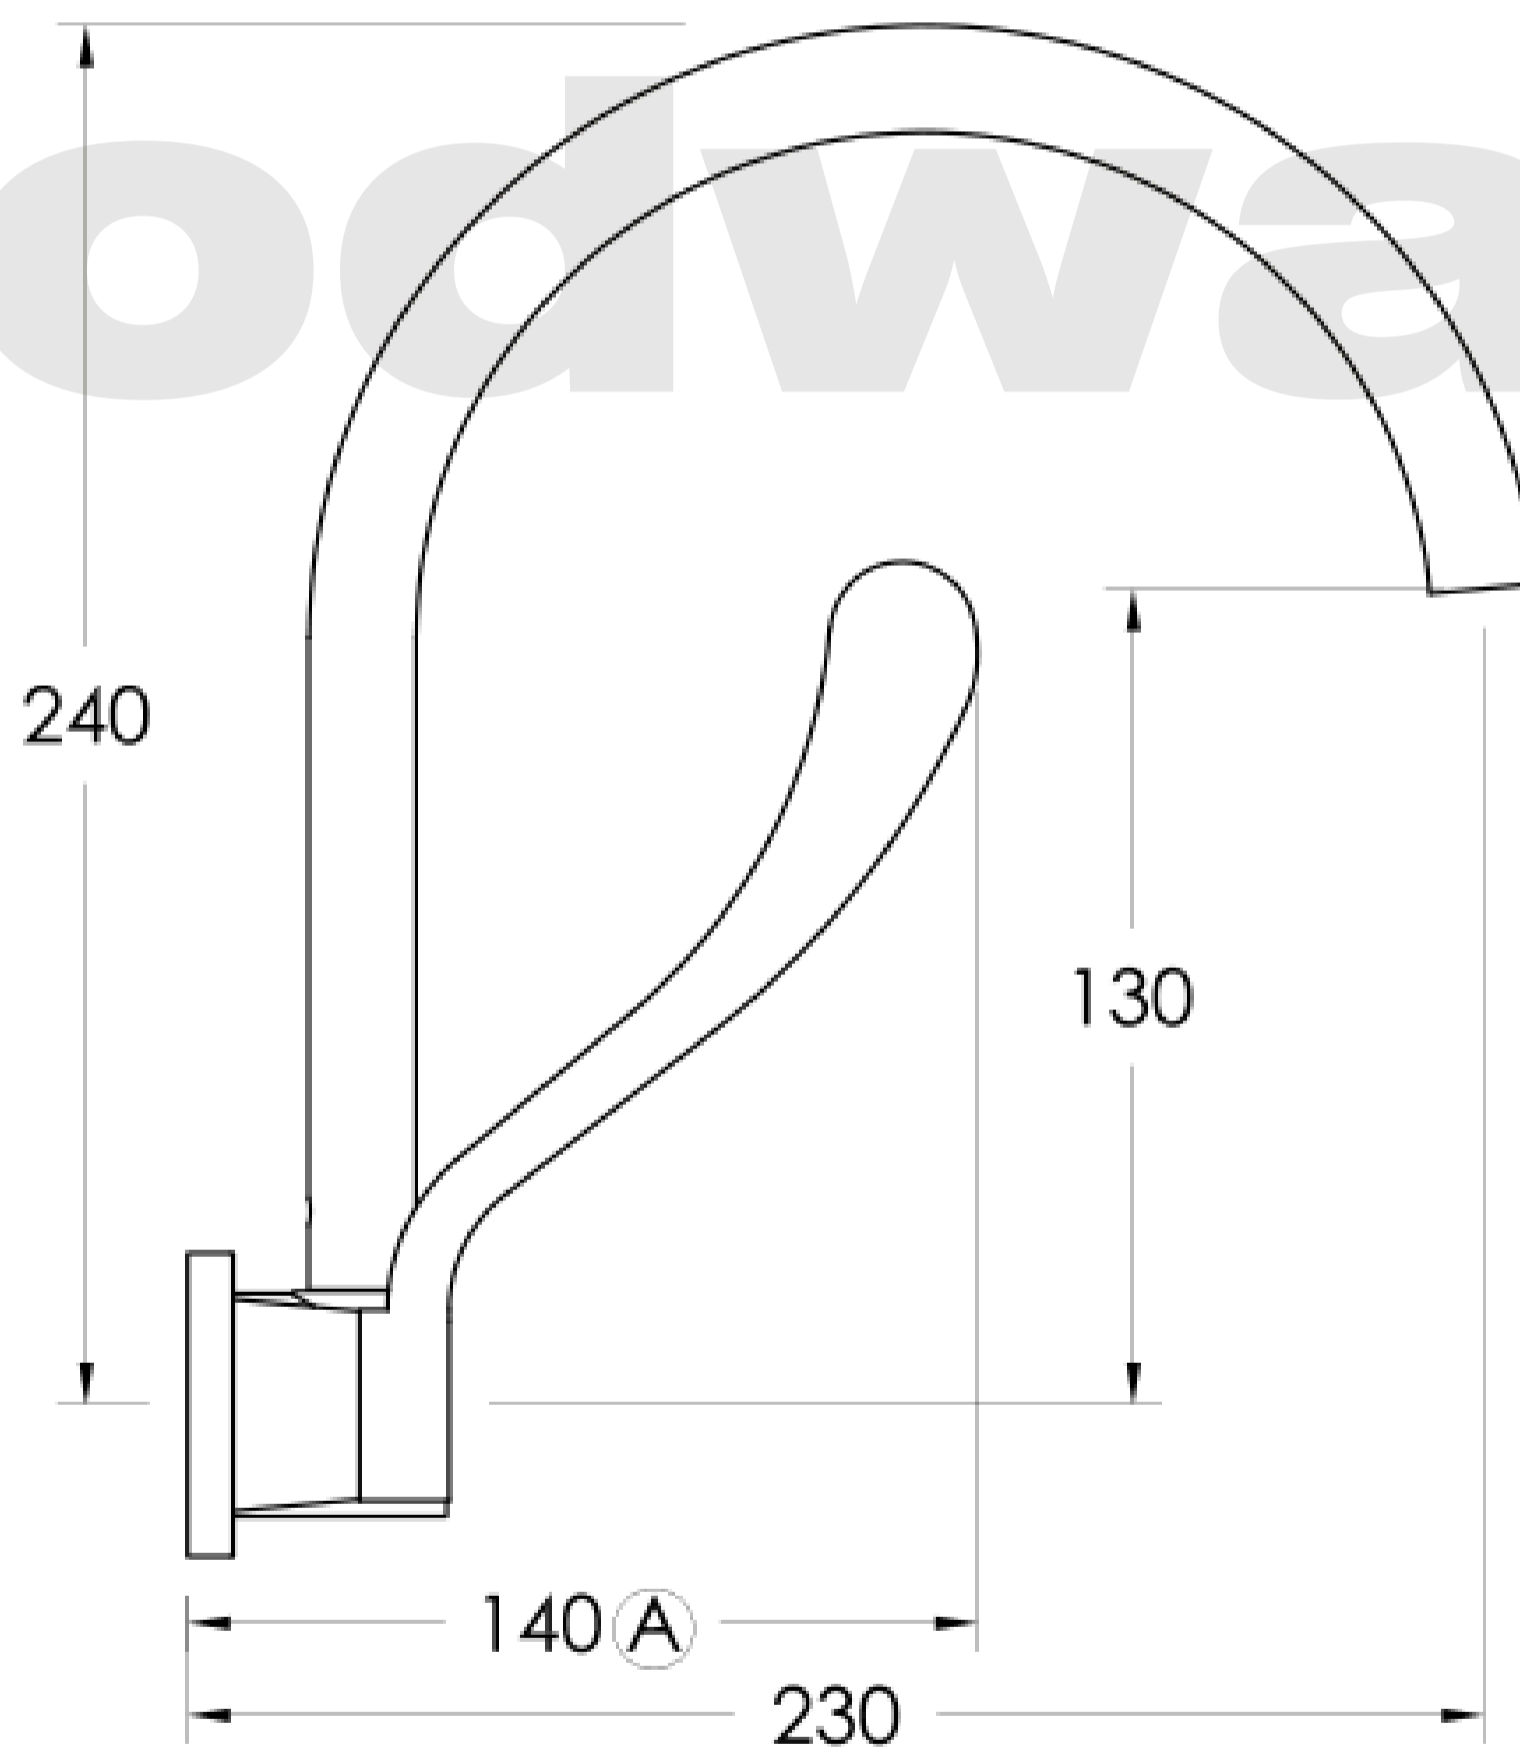

Brodware

(A) Approximate distance

**BROVITAL 6**

**2.1228.00.3.XX**

XX Indicates finish  
 Manufacturing engineers of quality commercial and residential fittings  
 Dimensions subjects to change without notice. All dimensions are approximate  
 Copyright © Brodware Pty Ltd 2016. www.brodware.com