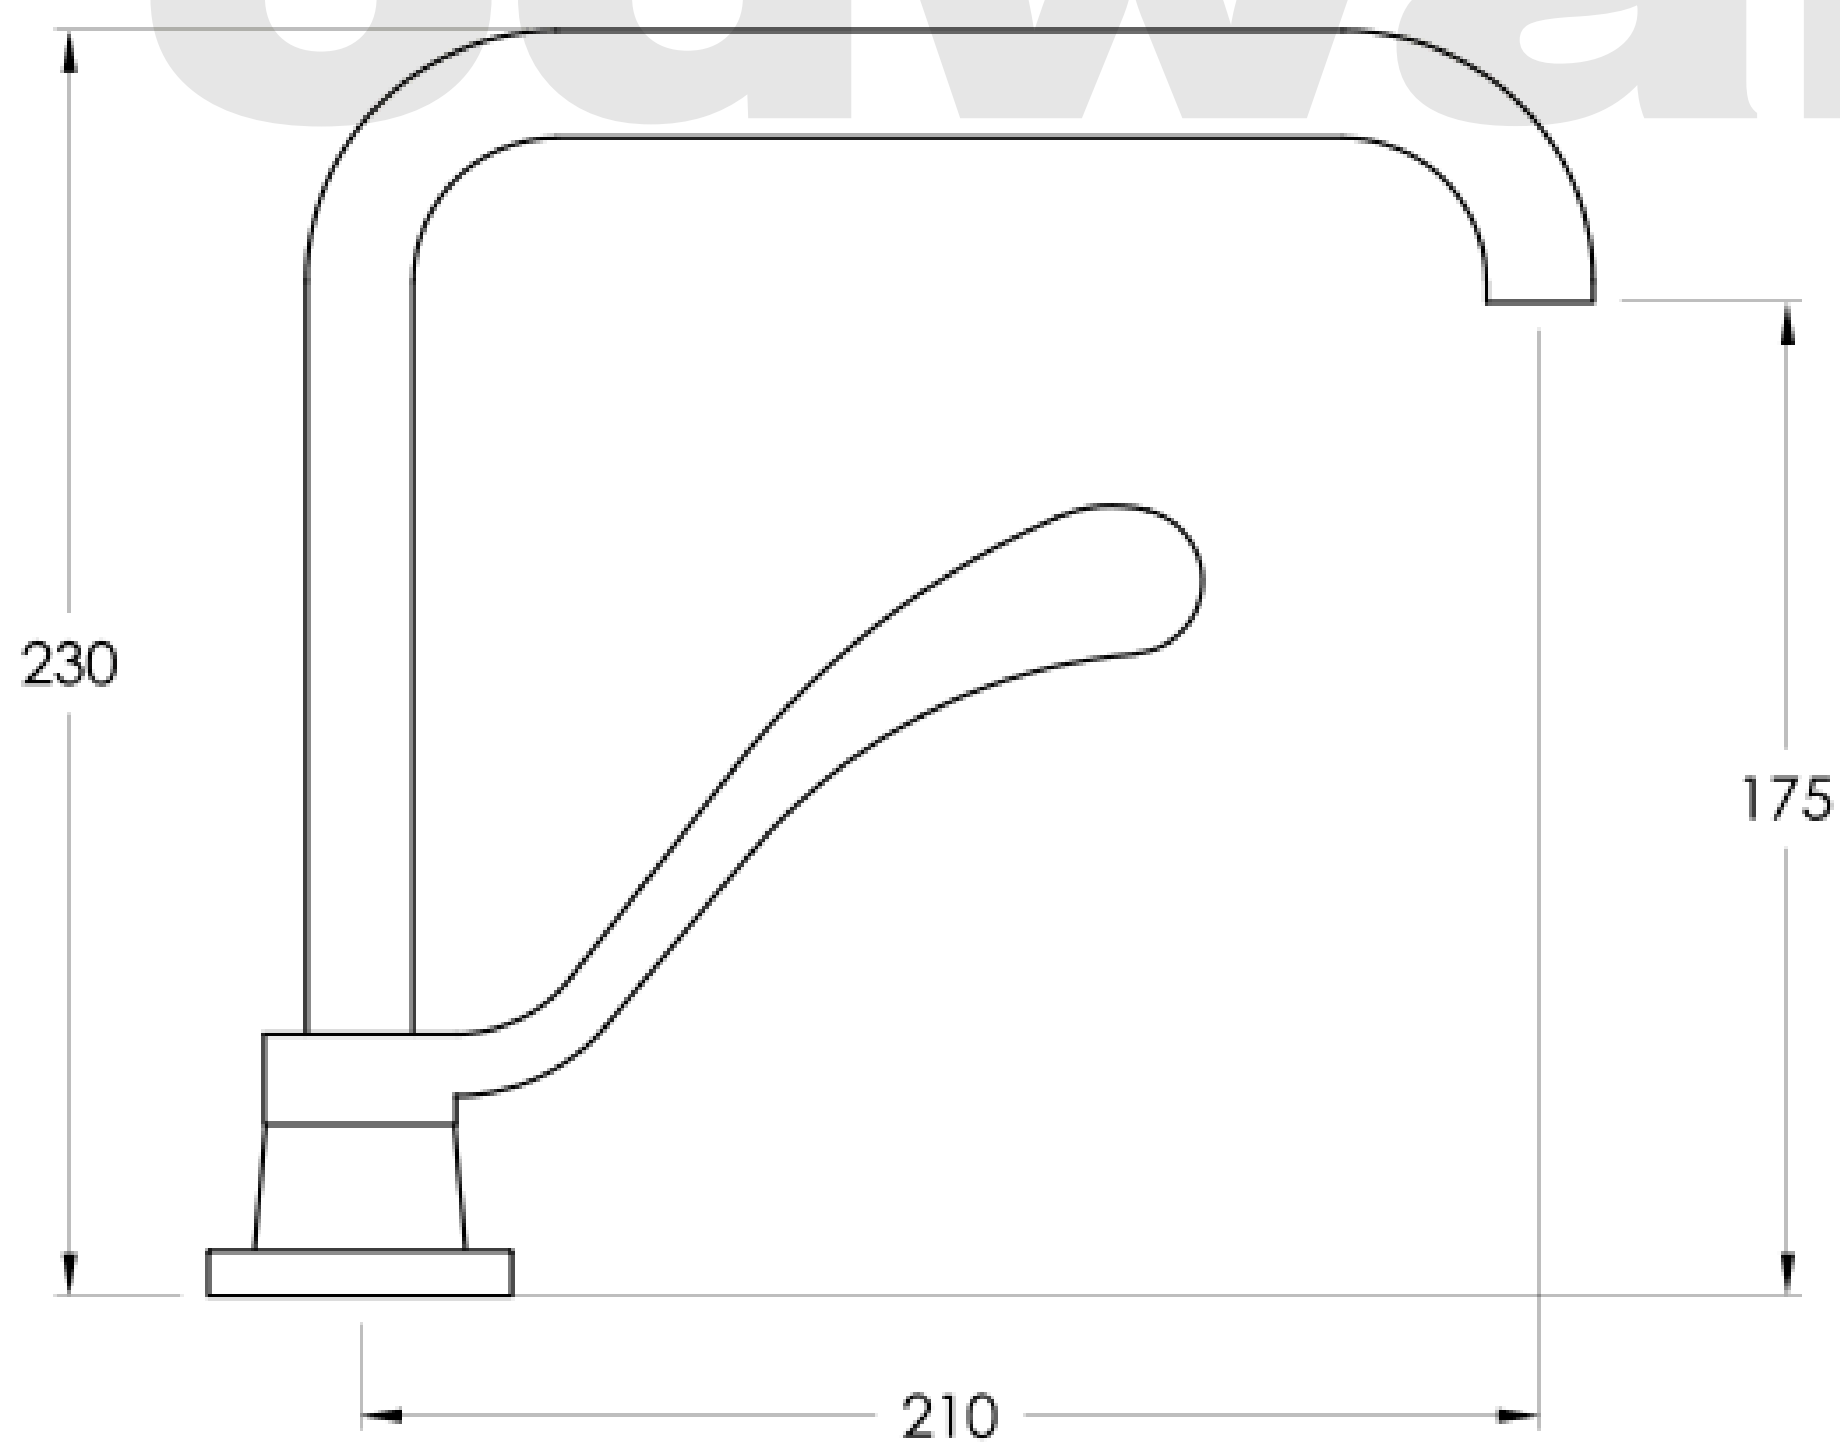

Brodware

BROVITAL 6

2.1207.89.3.XX

XX Indicates finish
 Manufacturing engineers of quality commercial and residential fittings
 Dimensions subjects to change without notice. All dimensions are approximate
 Copyright © Brodware Pty Ltd 2016. www.brodware.com