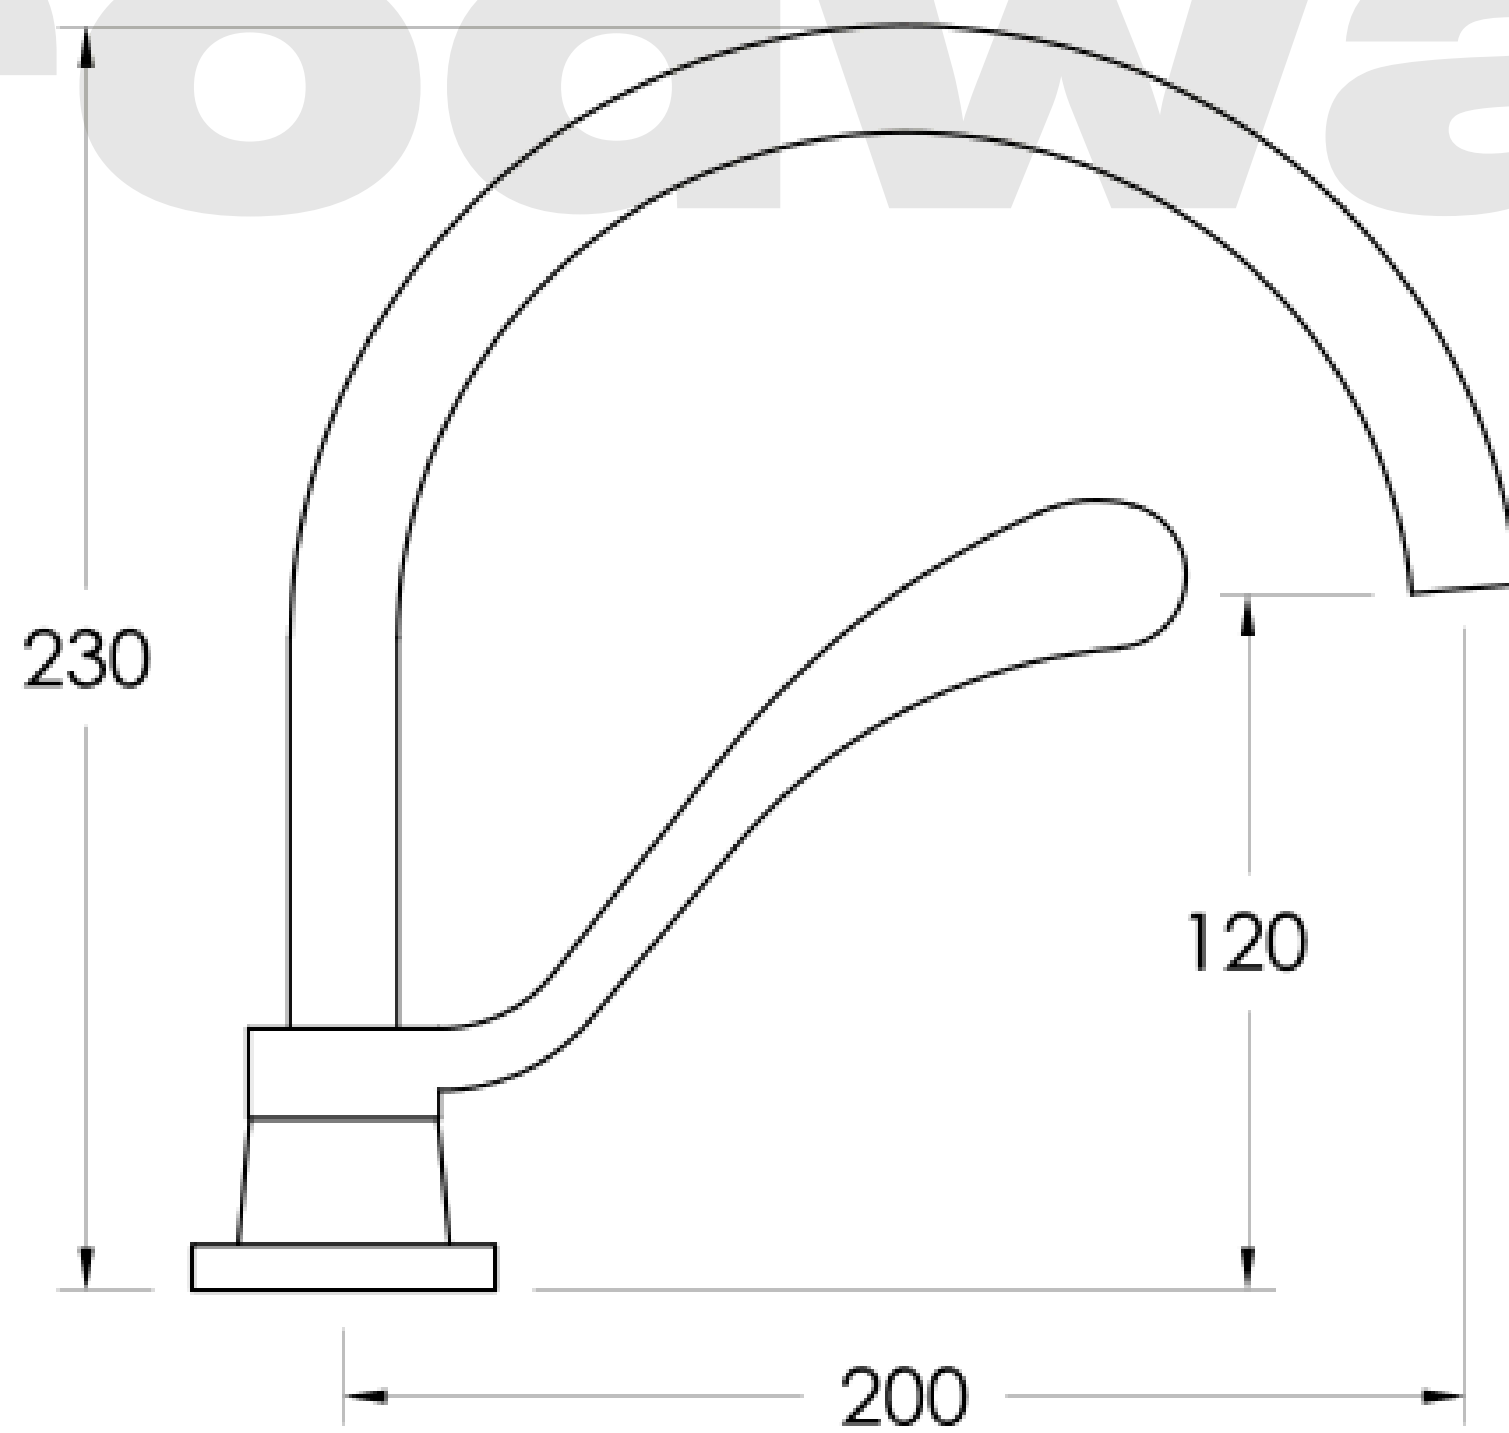

Brodware

BROVITAL 6

2.1207.09.3.XX

XX Indicates finish
 Manufacturing engineers of quality commercial and residential fittings
 Dimensions subjects to change without notice. All dimensions are approximate
 Copyright © Brodware Pty Ltd 2016. www.brodware.com