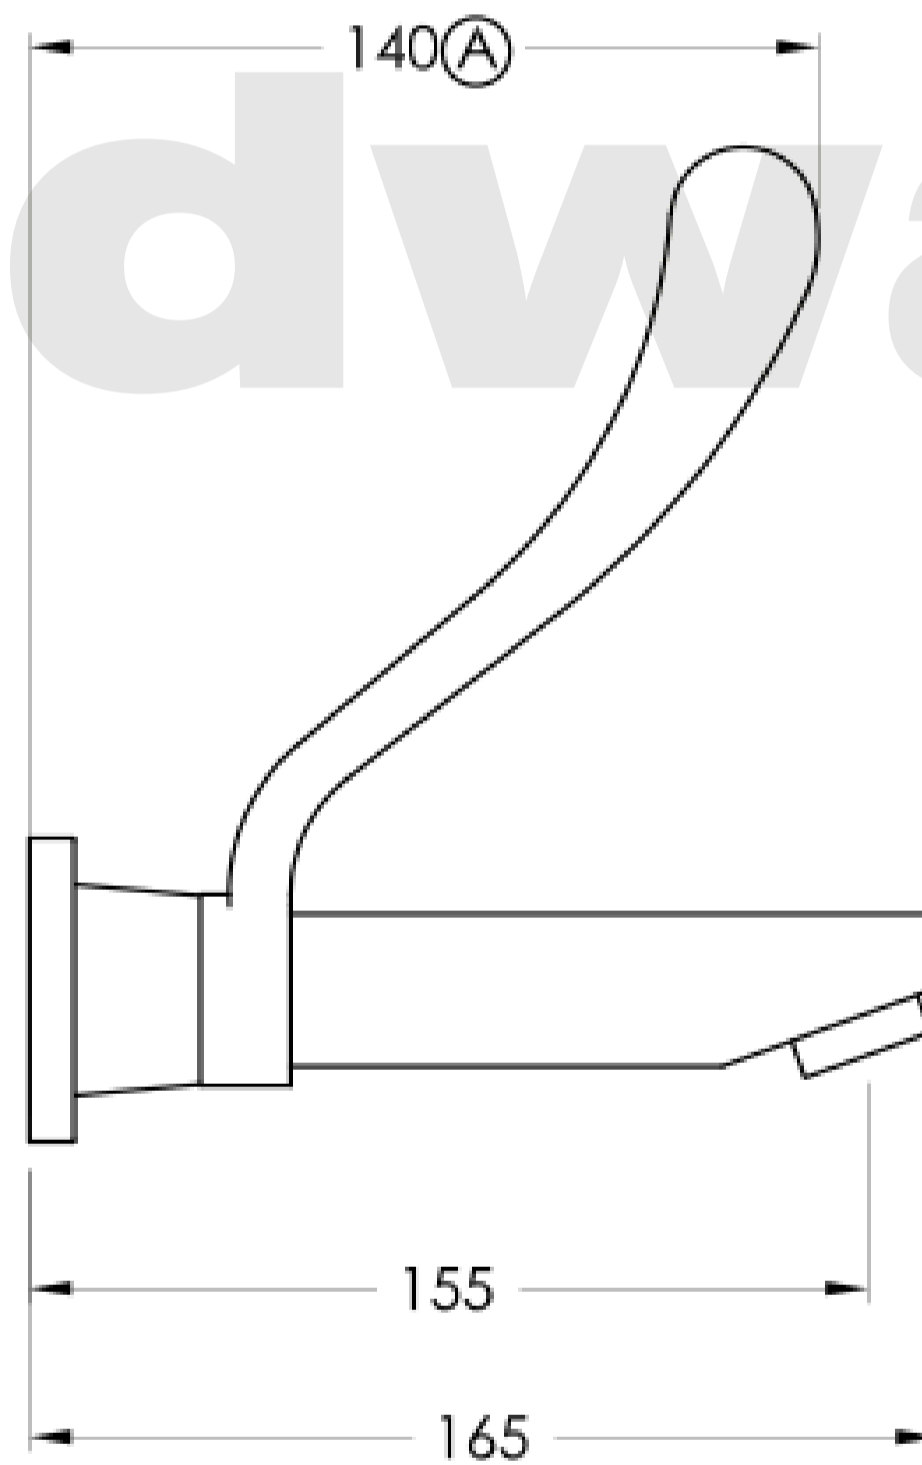

Brodware

Ⓐ Approximate distance

BROVITAL 6

2.1205.20.3.XX

XX Indicates finish
 Manufacturing engineers of quality commercial and residential fittings
 Dimensions subjects to change without notice. All dimensions are approximate
 Copyright © Brodware Pty Ltd 2016. www.brodware.com