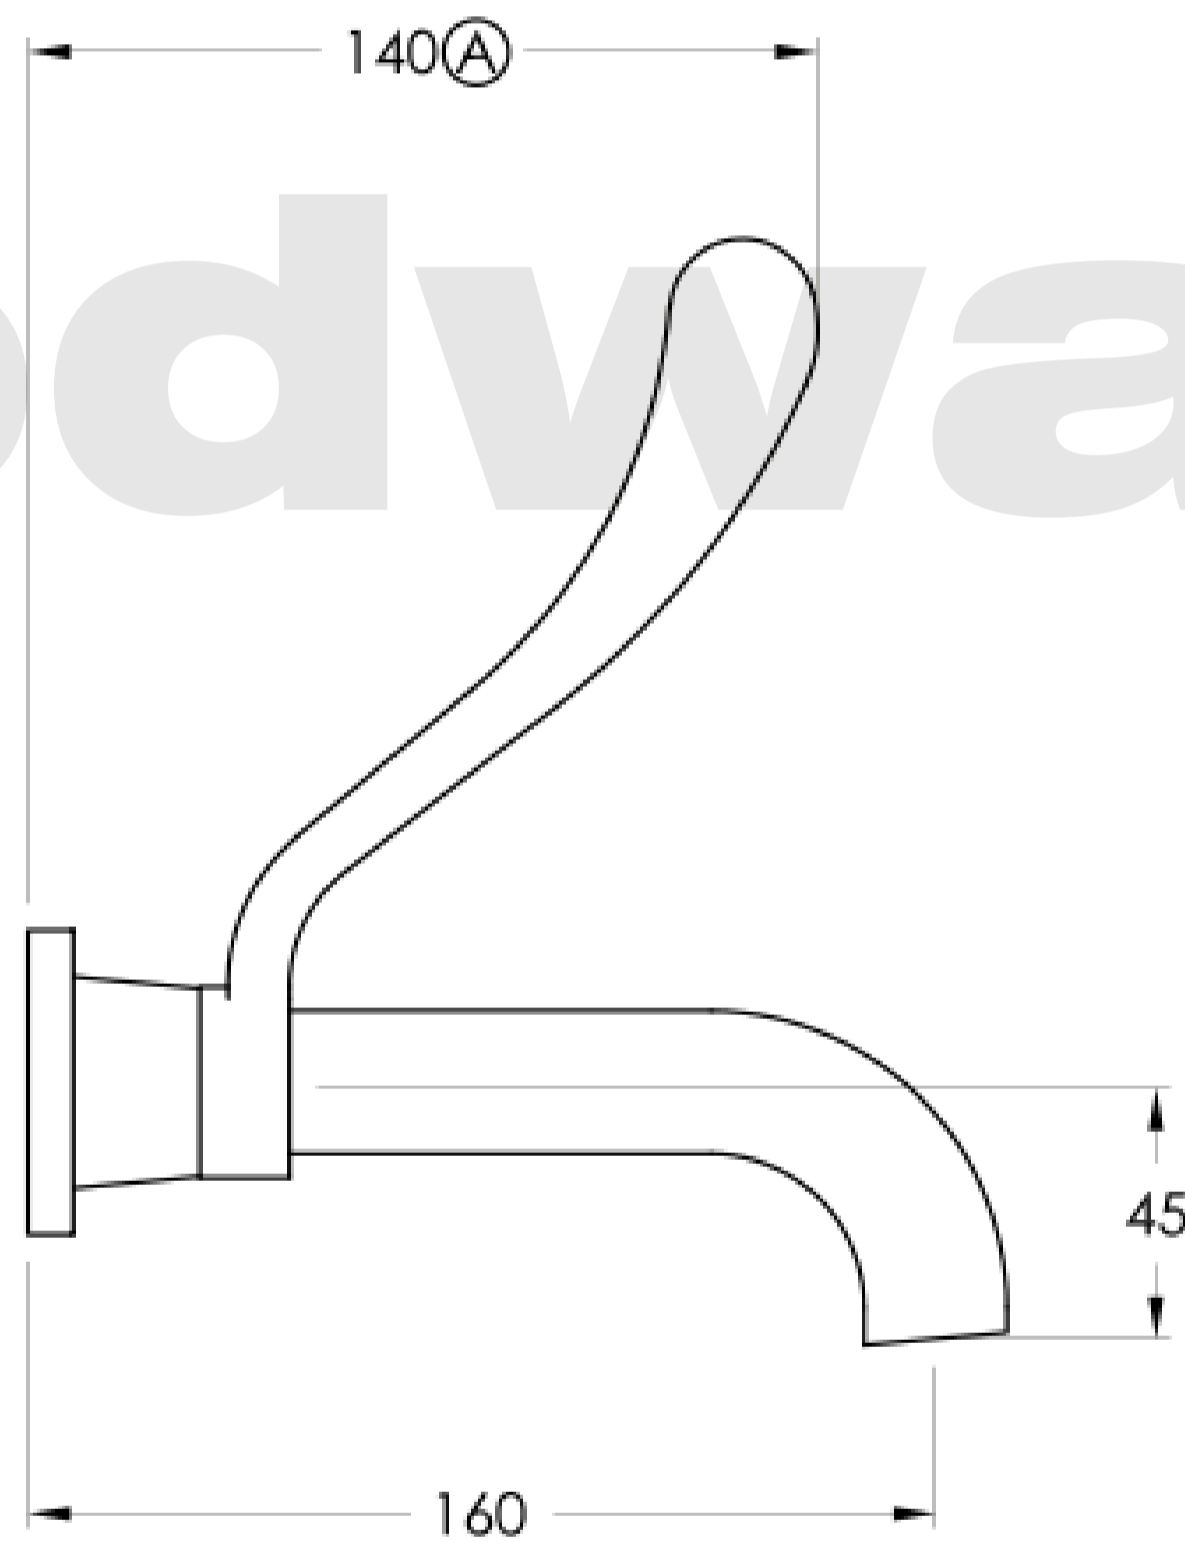

Brodware

(A) Approximate distance

**BROVITAL 6**

**2.1205.00.3.XX**

XX Indicates finish  
 Manufacturing engineers of quality commercial and residential fittings  
 Dimensions subjects to change without notice. All dimensions are approximate  
 Copyright © Brodware Pty Ltd 2016. [www.brodware.com](http://www.brodware.com)