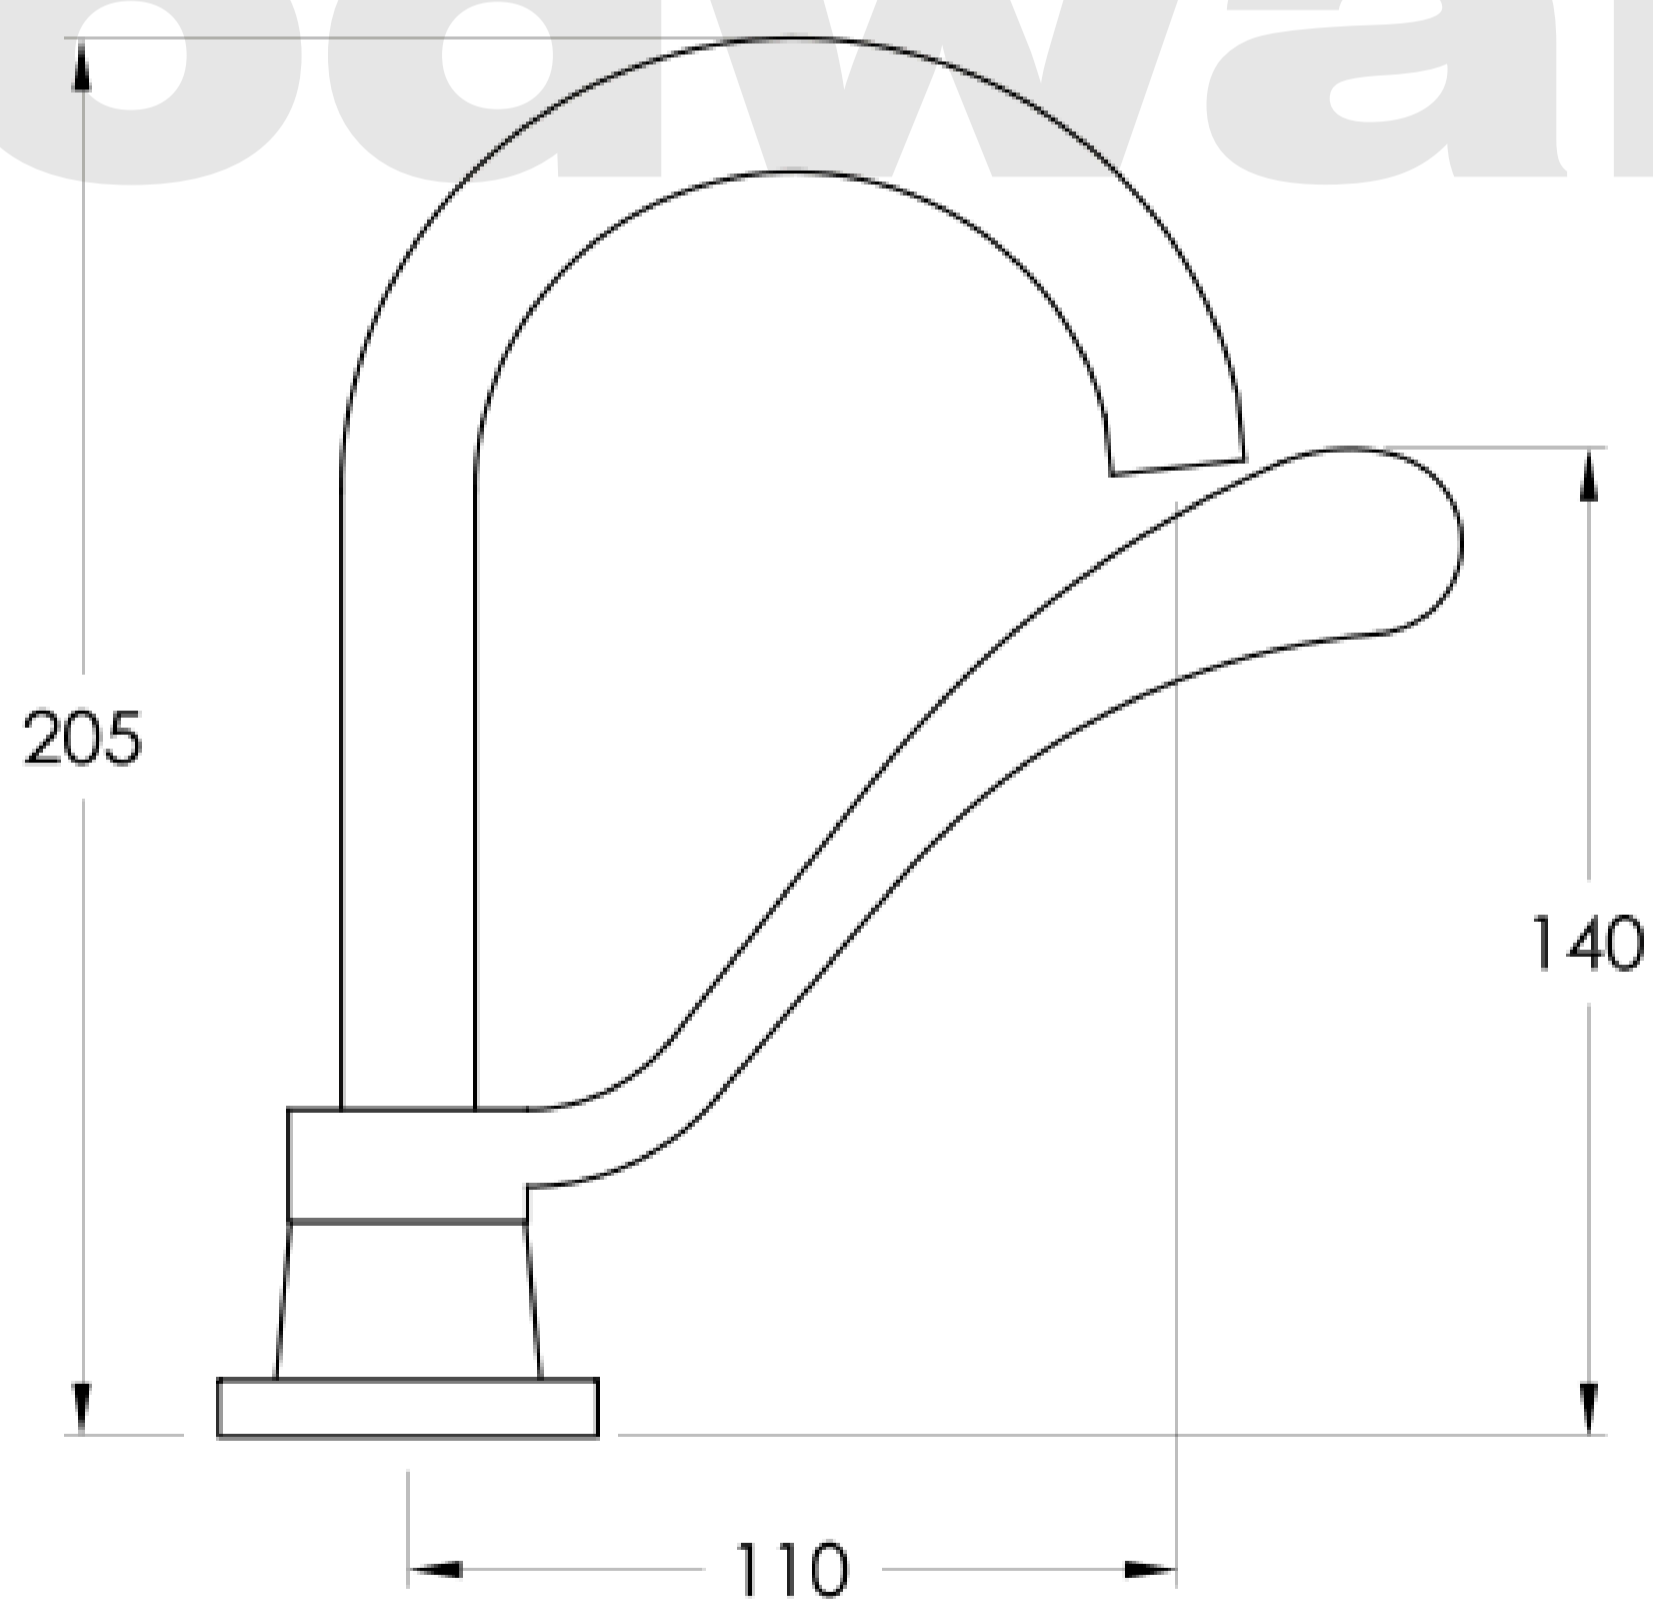

Brodware

BROVITAL 6

2.1200.00.3.XX

XX Indicates finish
 Manufacturing engineers of quality commercial and residential fittings
 Dimensions subjects to change without notice. All dimensions are approximate
 Copyright © Brodware Pty Ltd 2016. www.brodware.com