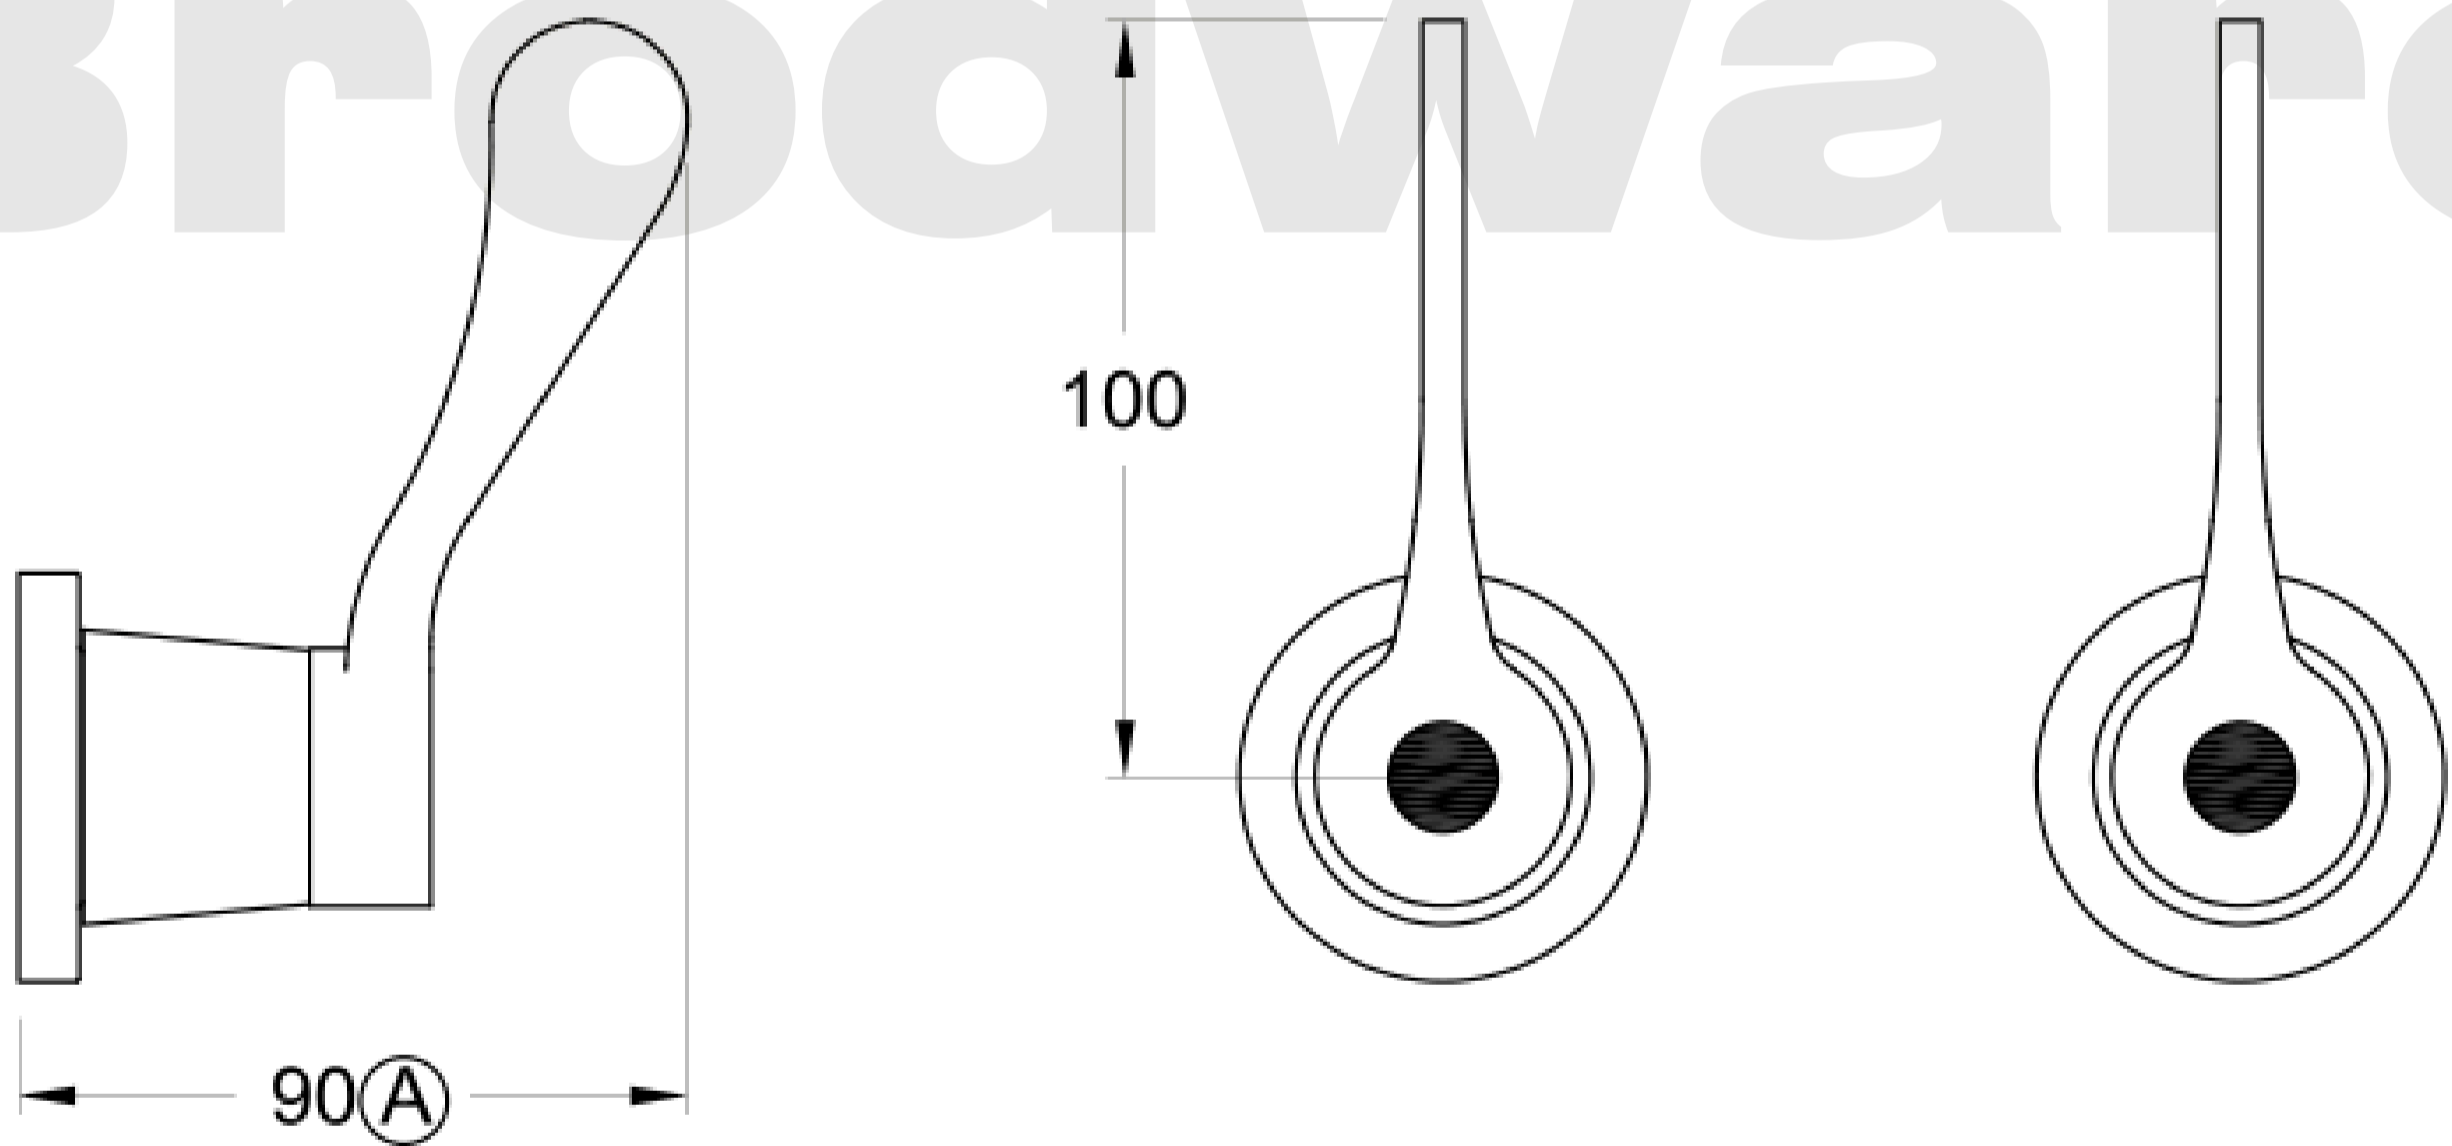

Brodware

Ⓐ Approximate distance

**BROVITAL 3**

**2.1149.00.3.XX**

XX Indicates finish  
 Manufacturing engineers of quality commercial and residential fittings  
 Dimensions subjects to change without notice. All dimensions are approximate  
 Copyright © Brodware Pty Ltd 2016. www.brodware.com