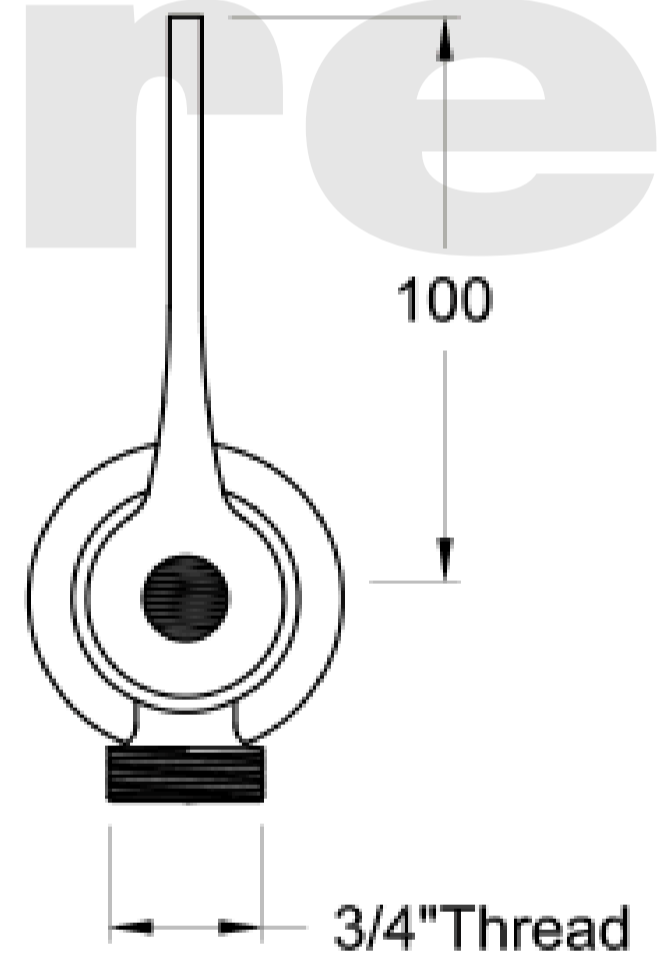

Brodware

1/2" BSP

BROVITAL 3

2.1144.00.3.XX

XX Indicates finish
 Manufacturing engineers of quality commercial and residential fittings
 Dimensions subjects to change without notice. All dimensions are approximate
 Copyright © Brodware Pty Ltd 2016. www.brodware.com