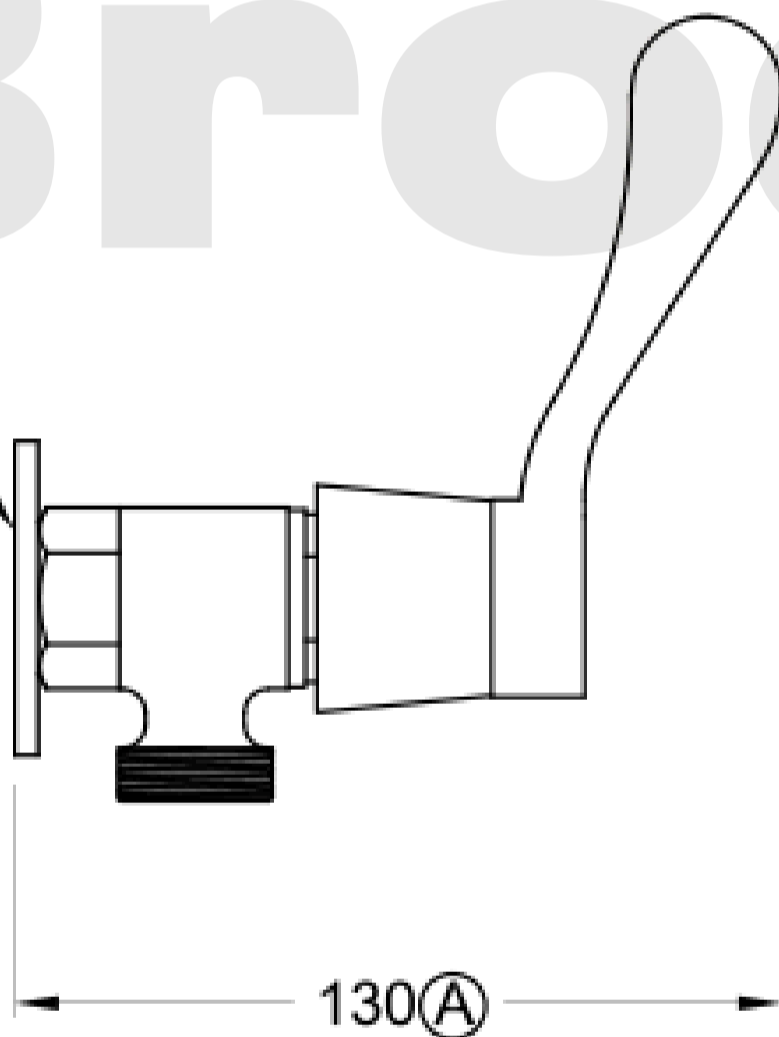

Brodware

1/2" BSP

BROVITAL 3

2.1144.00.3.XX

XX Indicates finish
 Manufacturing engineers of quality commercial and residential fittings
 Dimensions subjects to change without notice. All dimensions are approximate
 Copyright © Brodware Pty Ltd 2016. www.brodware.com