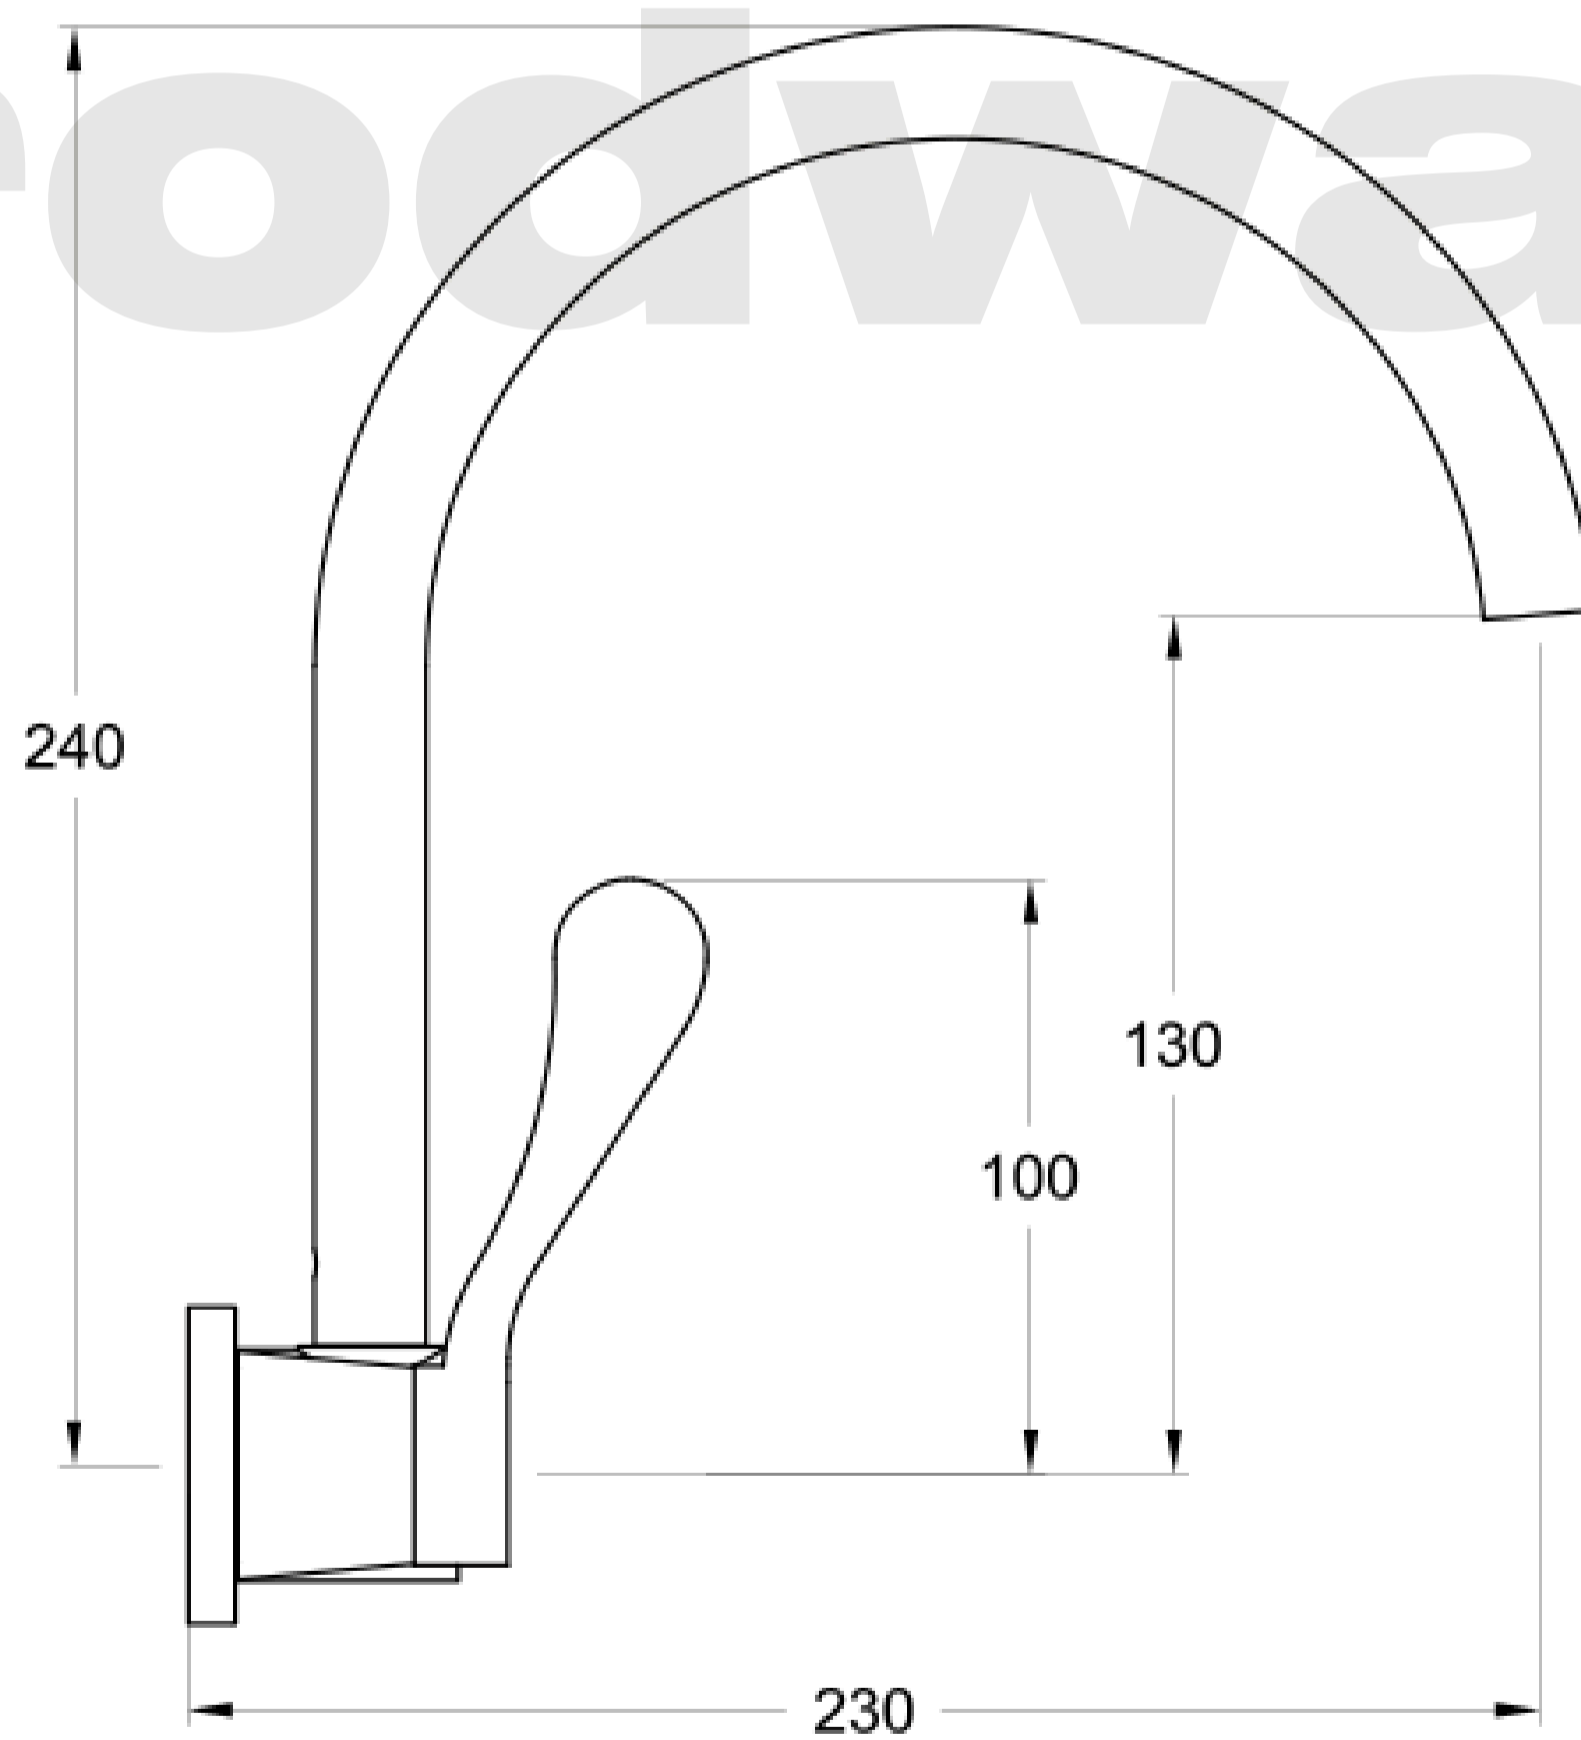

Brodware

BROVITAL 3

2.1128.00.3.XX

XX Indicates finish
 Manufacturing engineers of quality commercial and residential fittings
 Dimensions subjects to change without notice. All dimensions are approximate
 Copyright © Brodware Pty Ltd 2016. www.brodware.com