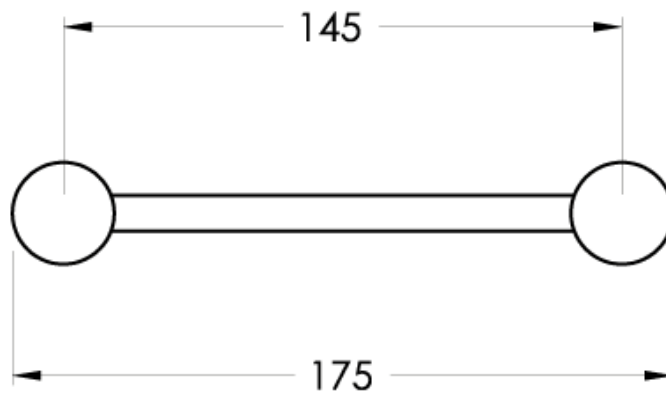

Brodware

CITY STIK

1.9952.02.0.XX

XX Indicates finish
Manufacturing engineers of quality commercial and residential fittings
Dimensions subjects to change without notice. All dimensions are approximate
Copyright © Brodware Industries 2013. www.brodware.com.au