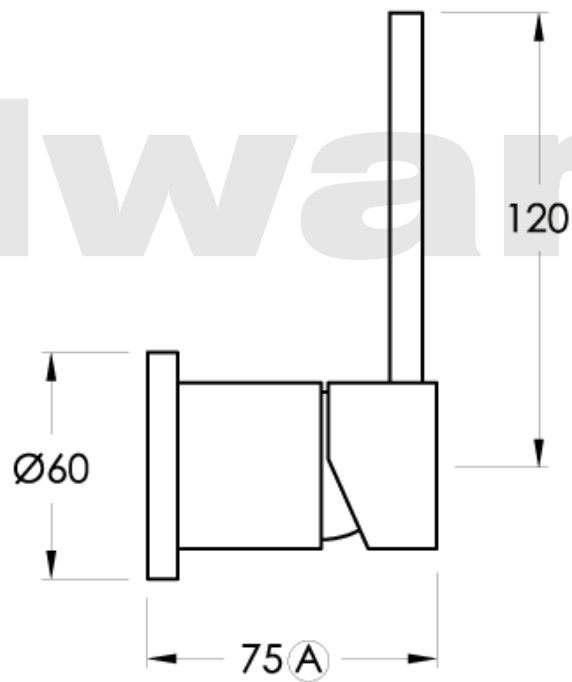

Brodware

Ⓐ Approximate distance

CITY STIK

1.9948.30.3.XX

XX Indicates finish
Manufacturing engineers of quality commercial and residential fittings
Dimensions subjects to change without notice. All dimensions are approximate
Copyright © Brodware Industries 2013. www.brodware.com.au