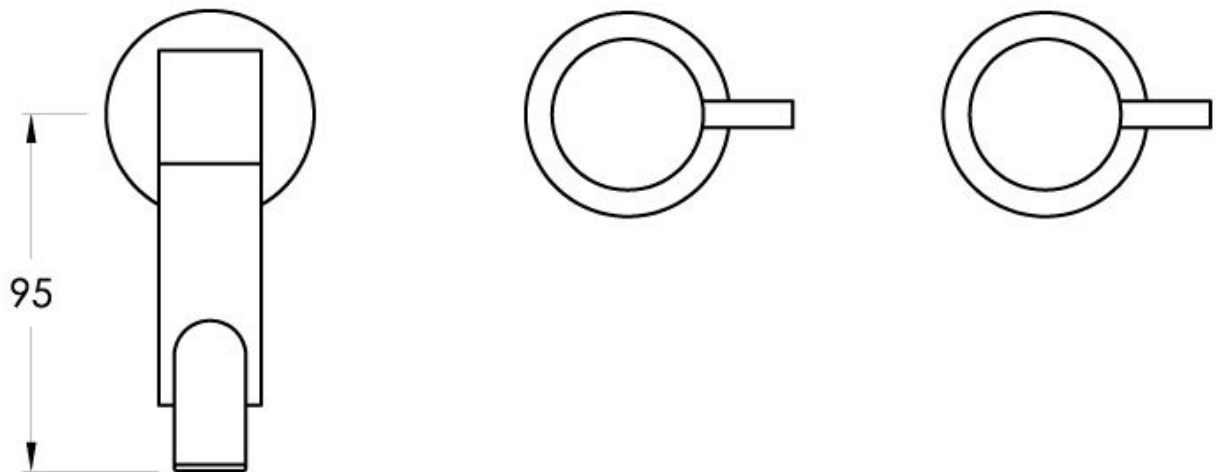

Ⓐ Approximate distance

CITY STIK

1.9929.08.3.XX

XX Indicates finish
Manufacturing engineers of quality commercial and residential fittings
Dimensions subjects to change without notice. All dimensions are approximate
Copyright © Brodware Industries 2013. www.brodware.com.au

Brodware^{TM}