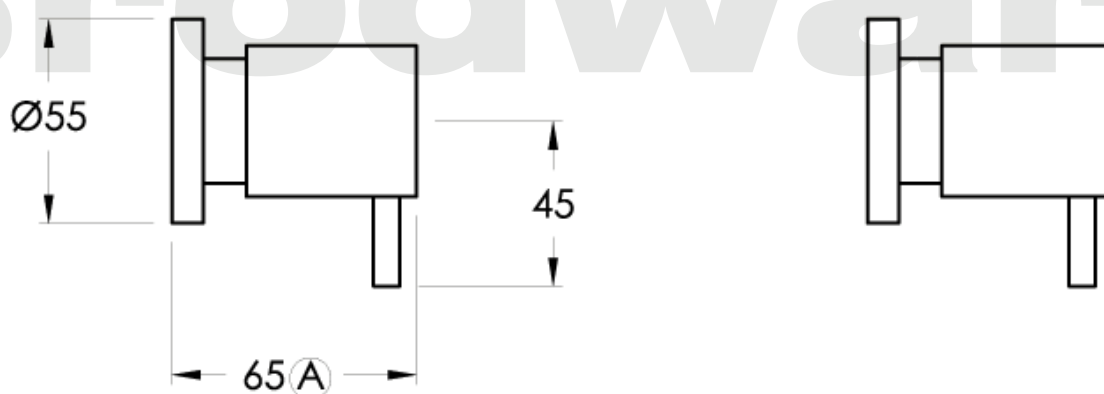

Brodware

(A) Approximate distance

**CITY STIK**

**1.9910.00.3.XX**

XX Indicates finish  
Manufacturing engineers of quality commercial and residential fittings  
Dimensions subjects to change without notice. All dimensions are approximate  
Copyright © Brodware Industries 2013. [www.brodware.com.au](http://www.brodware.com.au)