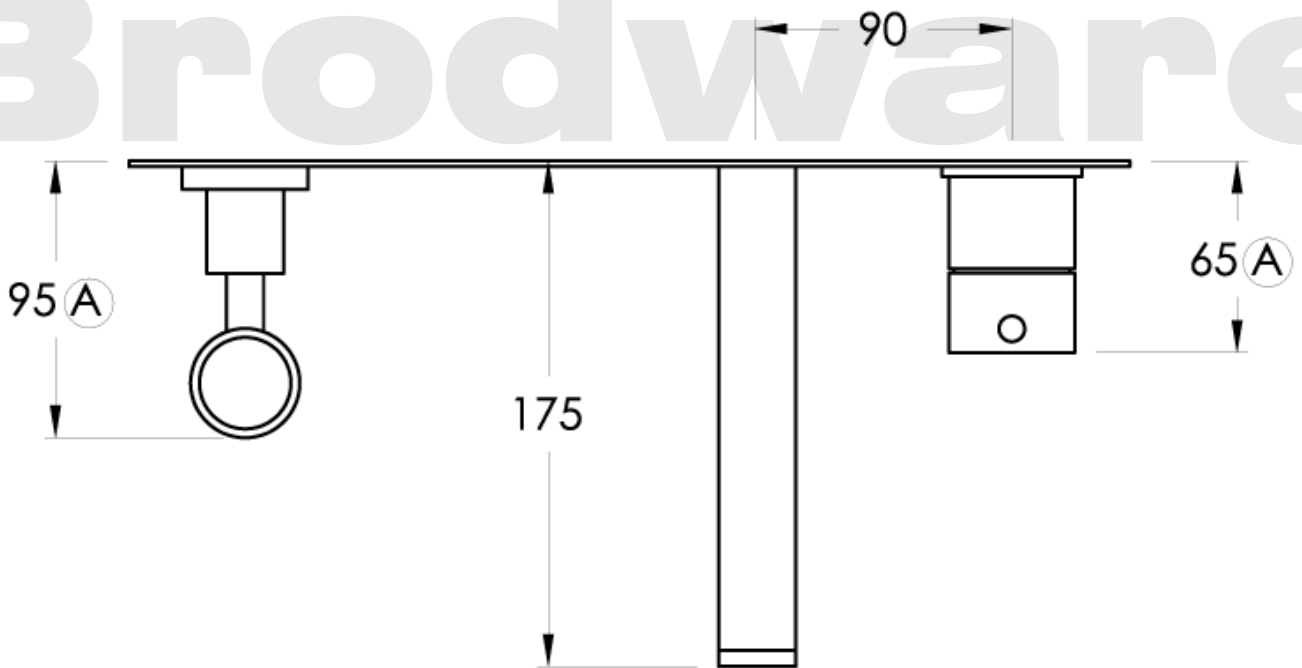

Brodware

(A) Approximate distance

CITY STIK

1.9906.16.0.XX

XX Indicates finish
 Manufacturing engineers of quality commercial and residential fittings
 Dimensions subjects to change without notice. All dimensions are approximate
 Copyright © Brodware Industries 2013. www.brodware.com.au