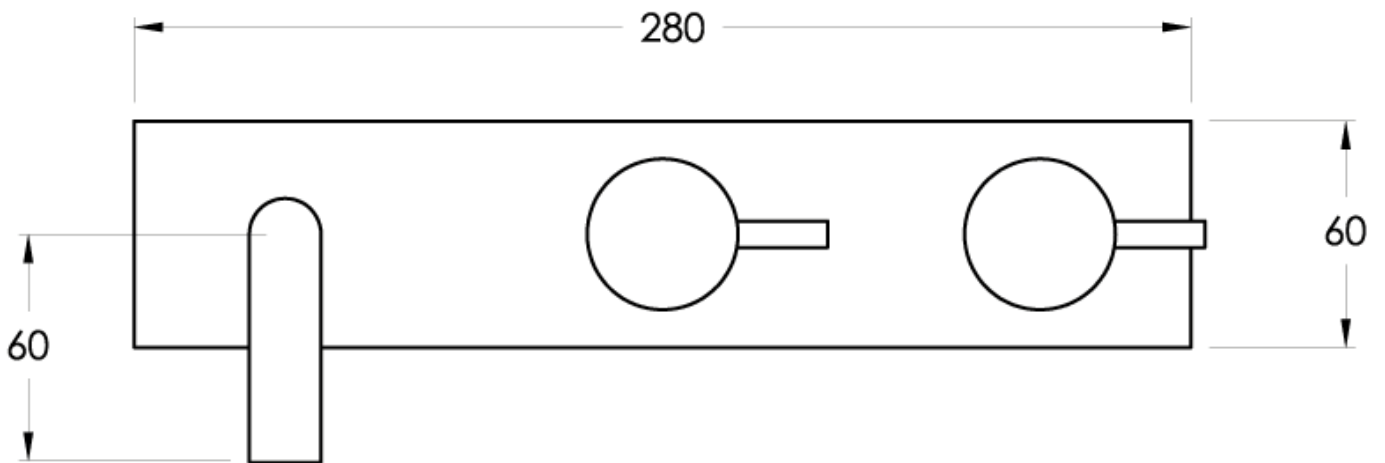

Brodware

Ⓐ Approximate distance

CITY STIK

1.9906.02.3.XX

XX Indicates finish
 Manufacturing engineers of quality commercial and residential fittings
 Dimensions subjects to change without notice. All dimensions are approximate
 Copyright © Brodware Industries 2013. www.brodware.com.au